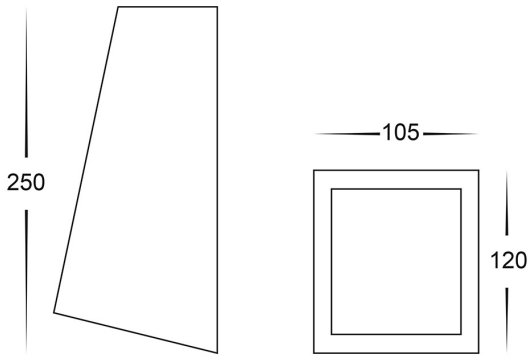

Copper Wedge Wall Light

PRODUCT SPECIFICATIONS

Name: Taper
Material: Copper + Stainless Steel base
Colour: Copper (will age over time)
IP Rating: IP44
Lamp Base: E27
CRI: ≥80
Wiring: Parallel
Dimmable: No
Warranty: 2 Years Replacement**

Weathered Copper

DIMENSIONS

COLOUR TEMPERATURE

IP RATING

APPROVALS

Product Ordering

IMAGE	PART NUMBER	COLOURTEMP	LUMENS	INPUT	BEAM ANGLE	INCLUDED LED
	HV3601T-CP	3000K 4000K 5500K	700lm 720lm 740lm	240v AC	120°	Tri-Colour 9w E27 LED