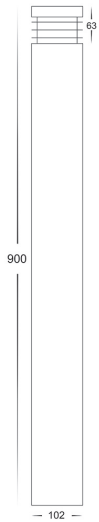

## PRODUCT SPECIFICATIONS

**Name:** Maxi 900  
**Material:** 316 Stainless Steel  
**Colour:** Stainless Steel  
**IP Rating:** IP54  
**Lamp Base:** E27 or MR16  
**CRI:** ≥80  
**Wiring:** Parallel  
**Dimmable:** No  
**Warranty:** 2 Years Replacement\*\*

## DIMENSIONS

## COLOUR TEMPERATURE

## Product Ordering

| IMAGE | PART NUMBER               | COLOURTEMP | LUMENS | INPUT   | BEAM ANGLE | INCLUDED LED                     |
|-------|---------------------------|------------|--------|---------|------------|----------------------------------|
|       | <b>HV1608T-SS316-240V</b> | 3000K      | 700lm  | 240V AC | 120°       | <b>Tri-Colour</b><br>9w E27 LED  |
|       |                           | 4000K      | 720lm  |         |            |                                  |
| 5500K |                           | 740lm      |        |         |            |                                  |
|       | <b>HV1608T-SS316-12V</b>  | 3000K      | 270lm  | 12v DC  | 120°       | <b>Tri-Colour</b><br>5w MR16 LED |
|       |                           | 4000K      | 285lm  |         |            |                                  |
|       |                           | 5500K      | 300lm  |         |            |                                  |