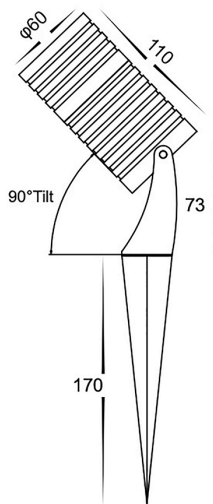

Aluminium Black LED Garden Spike Light

PRODUCT SPECIFICATIONS

- Name:** Nova
- Material:** Aluminium
- Colour:** Poly powder coated black
- IP Rating:** IP65
- Lamp Base:** MR16
- CRI:** ≥80
- Cable Length:** 2000mm
- Wiring:** Parallel
- Dimmable:** No
- Warranty:** 2 Years Replacement**

DIMENSIONS

Compatible with
Tri-Colour 9in1
3w, 5w, 7w
12v or 24v LED Globe

COLOUR TEMPERATURE

IP RATING

APPROVALS

Product Ordering

IMAGE	PART NUMBER	COLOURTEMP	LUMENS	INPUT	BEAM ANGLE	INCLUDED LED
	HV1462T-BLK	3000K 4000K 5500K	270lm 285lm 300lm	12v DC	120°	Tri-Colour 5w MR16 LED