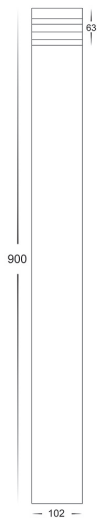

316 Stainless Steel Louvred Bollard Lights

PRODUCT SPECIFICATIONS

Name: Maxi Louvre 900
Material: 316 Stainless Steel
Colour: Stainless Steel
IP Rating: IP54
Lamp Base: E27 or MR16
CRI: ≥80
Wiring: Parallel
Dimmable: No
Warranty: 2 Years Replacement**

DIMENSIONS

OPTIONAL SPIKE

HV1607

COLOUR TEMPERATURE

IP RATING

APPROVALS

Product Ordering

IMAGE	PART NUMBER	COLOURTEMP	LUMENS	INPUT	BEAM ANGLE	INCLUDED LED
	HV1618T-SS316-240V	3000K	700lm	240V AC	120°	 Tri-Colour 9w E27 LED
		4000K	720lm			
5500K		740lm				
	HV1618T-SS316-12V	3000K	270lm	12v DC	120°	 Tri-Colour 5w MR16 LED
		4000K	285lm			
		5500K	300lm			