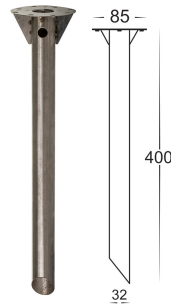

316 Stainless Steel Louvred Bollard Lights

PRODUCT SPECIFICATIONS

Name: Maxi Louvre 900
Material: 316 Stainless Steel
Colour: Stainless Steel
IP Rating: IP54
Lamp Base: E27 or MR16
CRI: ≥80
Wiring: Parallel
Dimmable: No
Warranty: 2 Years Replacement**

DIMENSIONS

OPTIONAL SPIKE

HV1607

COLOUR TEMPERATURE

IP RATING

APPROVALS

Product Ordering

IMAGE	PART NUMBER	COLOURTEMP	LUMENS	INPUT	BEAM ANGLE	INCLUDED LED
	HV1618T-SS316-240V	3000K	700lm	240V AC	120°	 Tri-Colour 9w E27 LED
		4000K	720lm			
5500K		740lm				
	HV1618T-SS316-12V	3000K	270lm	12v DC	120°	 Tri-Colour 5w MR16 LED
		4000K	285lm			
		5500K	300lm			