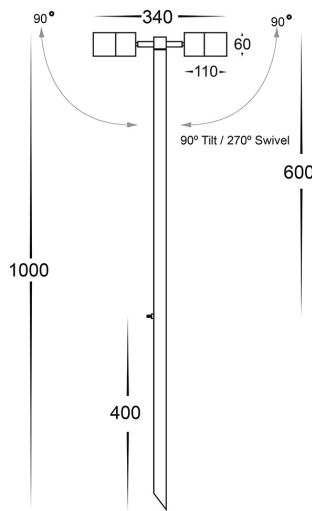

## PRODUCT SPECIFICATIONS

**Name:** Tivah  
**Material:** Copper  
**Colour:** Copper (will age over time)  
**IP Rating:** IP65  
**Lamp Base:** MR16  
**CRI:** ≥80  
**Cable Length:** 2000mm  
**Wiring:** Parallel  
**Dimmable:** No  
**Warranty:** 2 Years Replacement\*\*

## DIMENSIONS

Compatible with  
**Tri-Colour 9in1**  
 3w, 5w, 7w  
 12v or 24v LED Globe

## Product Ordering

IMAGE	PART NUMBER	COLOURTEMP	LUMENS	INPUT	BEAM ANGLE	INCLUDED LED
	<b>HV1405T-CP</b>	3000K 4000K 5500K	2x 270lm 2x 285lm 2x 300lm	12v DC	120°	<b>Tri-Colour</b> 2x 5w MR16 LED

12v DC models must be used with suitable 12v DC LED Driver