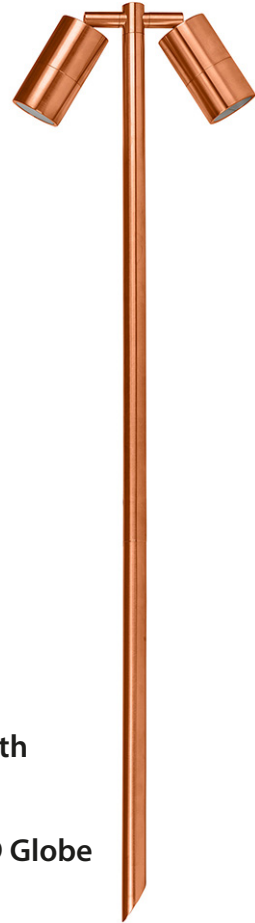

# Copper Garden Bollard Spike Light

## PRODUCT SPECIFICATIONS

**Name:** Tivah  
**Material:** Copper  
**Colour:** Copper (will age over time)  
**IP Rating:** IP65  
**Lamp Base:** MR16  
**CRI:** ≥80  
**Cable Length:** 2000mm  
**Wiring:** Parallel  
**Dimmable:** No  
**Warranty:** 2 Years Replacement\*\*

Weathered Copper

## DIMENSIONS

Compatible with  
**Tri-Colour 9in1**  
 3w, 5w, 7w  
 12v or 24v LED Globe