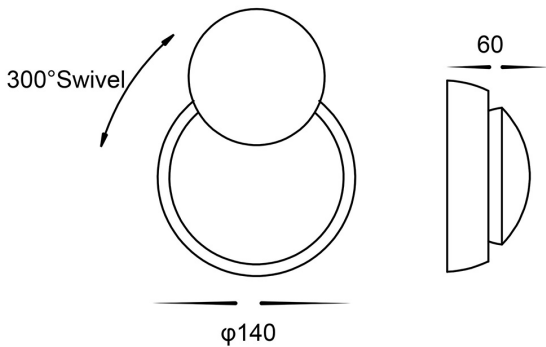

Aluminium Round Rotatable Wall Lights

PRODUCT SPECIFICATIONS

Name: Pivot
Material: Aluminium + PC
Colour: Poly powder coated black or white
IP Rating: IP54
Lamp Base: Built in LED
CRI: ≥80
Wiring: Parallel
Dimmable: No
Warranty: 2 Years Replacement**

DIMENSIONS

COLOUR TEMPERATURE

IP RATING

APPROVALS

Product Ordering

IMAGE	PART NUMBER	COLOURTEMP	LUMENS	INPUT	BEAM ANGLE	INCLUDED LED
	HV3666T-BLK	3000k 4000k 5500k	380lm 460lm 430lm	240v AC	120°	Tri-Colour 10w Built in LED
	HV3666T-WHT	3000k 4000k 5500k	380lm 460lm 430lm	240v AC	120°	Tri-Colour 10w Built in LED