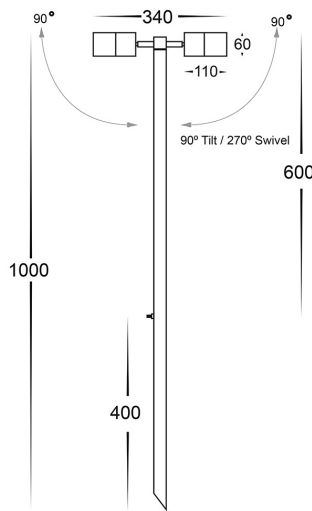

## PRODUCT SPECIFICATIONS

- Name:** Tivah
- Material:** Brass
- Colour:** Antique Brass
- IP Rating:** IP65
- Lamp Base:** MR16
- CRI:** ≥80
- Cable Length:** 2000mm
- Wiring:** Parallel
- Dimmable:** No
- Warranty:** 2 Years Replacement\*\*

## DIMENSIONS

Compatible with  
Tri-Colour 9in1  
3w, 5w, 7w  
12v or 24v LED Globe

## Product Ordering

IMAGE	PART NUMBER	COLOURTEMP	LUMENS	INPUT	BEAM ANGLE	INCLUDED LED
	<b>HV1405T-AB</b>	3000K 4000K 5500K	2x 270lm 2x 285lm 2x 300lm	12v DC	120°	<b>Tri-Colour</b> 2x 5w MR16 LED

12v DC models must be used with suitable 12v DC LED Driver