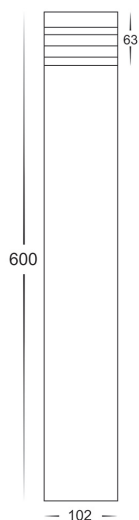

PRODUCT SPECIFICATIONS

Name: Maxi Louvre 600
Material: 316 Stainless Steel
Colour: Stainless Steel
IP Rating: IP54
Lamp Base: E27 or MR16
CRI: ≥80
Wiring: Parallel
Dimmable: No
Warranty: 2 Years Replacement**

DIMENSIONS

OPTIONAL SPIKE

HV1607

COLOUR TEMPERATURE

IP RATING

APPROVALS

Product Ordering

IMAGE	PART NUMBER	COLOURTEMP	LUMENS	INPUT	BEAM ANGLE	INCLUDED LED
	HV1616T-SS316-240V	3000K	700lm	240V AC	120°	 Tri-Colour 9w E27 LED
		4000K	720lm			
5500K		740lm				
	HV1616T-SS316-12V	3000K	270lm	12v DC	120°	 Tri-Colour 5w MR16 LED
		4000K	285lm			
		5500K	300lm			