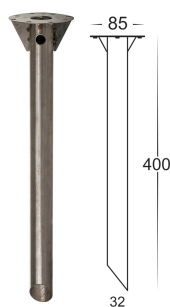

PRODUCT SPECIFICATIONS

Name: Maxi Louvre 600
Material: 316 Stainless Steel
Colour: Stainless Steel
IP Rating: IP54
Lamp Base: E27 or MR16
CRI: ≥80
Wiring: Parallel
Dimmable: No
Warranty: 2 Years Replacement**

DIMENSIONS

OPTIONAL SPIKE

HV1607

COLOUR TEMPERATURE

IP RATING

APPROVALS

Product Ordering

IMAGE	PART NUMBER	COLOURTEMP	LUMENS	INPUT	BEAM ANGLE	INCLUDED LED
	HV1616T-SS316-240V	3000K	700lm	240V AC	120°	 Tri-Colour 9w E27 LED
		4000K	720lm			
5500K		740lm				
	HV1616T-SS316-12V	3000K	270lm	12v DC	120°	 Tri-Colour 5w MR16 LED
		4000K	285lm			
		5500K	300lm			