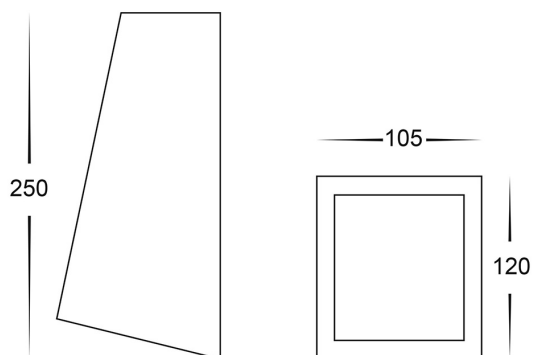

316 Stainless Steel White Wedge Wall Light

PRODUCT SPECIFICATIONS

Name: Taper
Material: 316 Stainless Steel
Colour: Poly powder coated white
IP Rating: IP44
Lamp Base: E27
CRI: ≥80
Wiring: Parallel
Dimmable: No
Warranty: 2 Years Replacement**

DIMENSIONS

COLOUR TEMPERATURE

Tri-Colour By Havit
 3000K
 4000K
 5500K

IP RATING

APPROVALS

Product Ordering

IMAGE	PART NUMBER	COLOURTEMP	LUMENS	INPUT	BEAM ANGLE	INCLUDED LED
	HV3601T-WHT	3000K 4000K 5500K	700lm 720lm 740lm	240v AC	120°	Tri-Colour 9w E27 LED