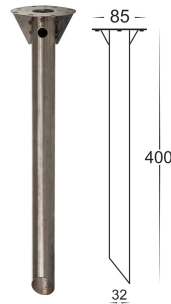

316 Stainless Steel Black Bollard Lights

PRODUCT SPECIFICATIONS

Name: Maxi 900
Material: 316 Stainless Steel
Colour: Poly powder coated black
IP Rating: IP54
Lamp Base: E27 or MR16
CRI: ≥80
Wiring: Parallel
Dimmable: No
Warranty: 2 Years Replacement**

DIMENSIONS

OPTIONAL SPIKE

HV1607

COLOUR TEMPERATURE

IP RATING

APPROVALS

Product Ordering

IMAGE	PART NUMBER	COLOURTEMP	LUMENS	INPUT	BEAM ANGLE	INCLUDED LED
	HV1608T-BLK-240V	3000K	700lm	240V AC	120°	Tri-Colour 9w E27 LED
		4000K	720lm			
5500K		740lm				
	HV1608T-BLK-12V	3000K	270lm	12v DC	120°	Tri-Colour 5w MR16 LED
		4000K	285lm			
		5500K	300lm			