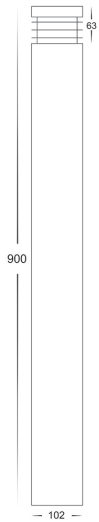

316 Stainless Steel Black Bollard Lights

PRODUCT SPECIFICATIONS

Name: Maxi 900
Material: 316 Stainless Steel
Colour: Poly powder coated black
IP Rating: IP54
Lamp Base: E27 or MR16
CRI: ≥80
Wiring: Parallel
Dimmable: No
Warranty: 2 Years Replacement**

DIMENSIONS

OPTIONAL SPIKE

HV1607

COLOUR TEMPERATURE

IP RATING

APPROVALS

Product Ordering

IMAGE	PART NUMBER	COLOURTEMP	LUMENS	INPUT	BEAM ANGLE	INCLUDED LED
	HV1608T-BLK-240V	3000K	700lm	240V AC	120°	Tri-Colour 9w E27 LED
		4000K	720lm			
5500K		740lm				
	HV1608T-BLK-12V	3000K	270lm	12v DC	120°	Tri-Colour 5w MR16 LED
		4000K	285lm			
		5500K	300lm			