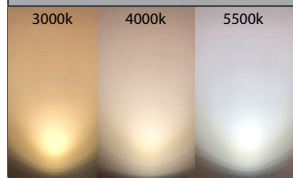

Spitze Aluminium Black Garden Spike Light

PRODUCT SPECIFICATIONS

Name	Spitze
Material	Aluminium
Colour	Poly Powder Coated Black
IP Rating	IP65
Lamp Base	Built in 3W COB
CRI	> 80
Spike Length	162mm
Cable Length	1 Metres
Wiring	Parallel
Dimmable	No - not with supplied globes
Warranty	2 Years Replacement

DIMENSIONS

COLOUR TEMP

IP RATING

APPROVAL

COLOUR TEMP

PART NUMBER	COLOUR TEMP	LUMENS	INPUT VOLTAGE	BEAM ANGLE	INCLUDED LED
HV1428C	5500K	320lm	12v DC	36°	Built in 3W COB
HV1428N	4000k	300lm	12v DC	36°	Built in 3W COB
HV1428W	3000K	275lm	12v DC	36°	Built in 3W COB