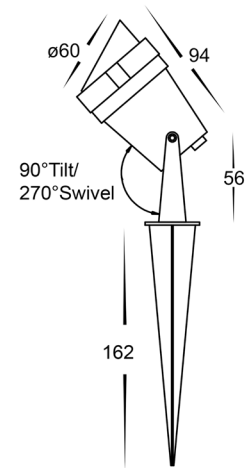

Spitze Aluminium Black Garden Spike Light

PRODUCT SPECIFICATIONS

Name	Spitze
Material	Aluminium
Colour	Poly Powder Coated Black
IP Rating	IP65
Lamp Base	Built in 3W COB
CRI	> 80
Spike Length	162mm
Cable Length	1 Metres
Wiring	Parallel
Dimmable	No - not with supplied globes
Warranty	2 Years Replacement

DIMENSIONS

COLOUR TEMP

IP RATING

APPROVAL

COLOUR TEMP

PART NUMBER	COLOUR TEMP	LUMENS	INPUT VOLTAGE	BEAM ANGLE	INCLUDED LED
HV1428C	5500K	320lm	12v DC	36°	Built in 3W COB
HV1428N	4000k	300lm	12v DC	36°	Built in 3W COB
HV1428W	3000K	275lm	12v DC	36°	Built in 3W COB