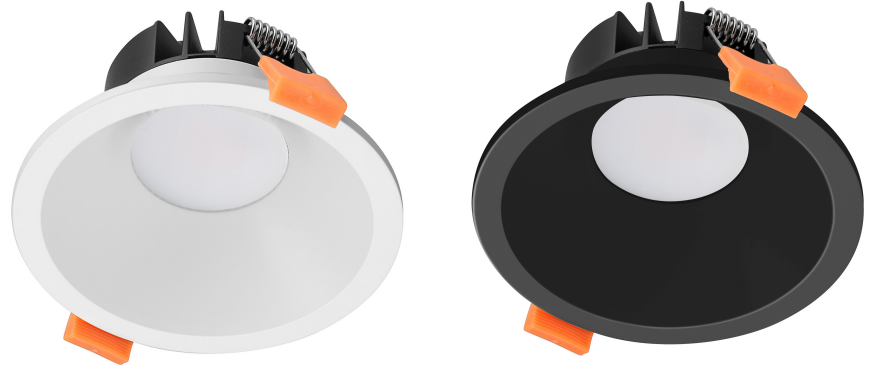

PRODUCT SPECIFICATIONS

- Name:** Gleam
- Material:** Aluminium + PC
- Colour:** Matt White or Black
- Cut Out:** 90mm
- IP Rating:** IP54
- Lamp Base:** Built in LED
- CRI:** ≥90
- Wiring:** Parallel
- Dimmable:** Yes (Triac)
- Warranty:** 3 Years Replacement**

DIMENSIONS

LED DRIVER

Supplied with
Flex & Plug

COLOUR TEMPERATURE

IP RATING

APPROVALS

Product Ordering

| IMAGE | PART NUMBER | COLOURTEMP | LUMENS | INPUT | BEAM ANGLE | INCLUDED LED |
|-------|----------------------|---------------|--------|---------|------------|-----------------|
| | HV5528D2W-BLK | 1800k - 3000k | 685lm | 240v AC | 90° | 9w Built in LED |
| | HV5528D2W-WHT | 1800k - 3000k | 685lm | 240v AC | 90° | 9w Built in LED |