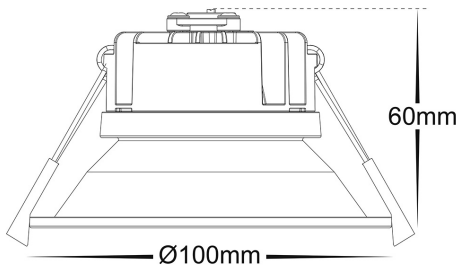

PRODUCT SPECIFICATIONS

- Name:** Gleam
- Material:** Aluminium + PC
- Colour:** Matt White or Black
- Cut Out:** 90mm
- IP Rating:** IP54
- Lamp Base:** Built in LED
- CRI:** ≥90
- Wiring:** Parallel
- Dimmable:** Yes (Triac)
- Warranty:** 3 Years Replacement**

DIMENSIONS

LED DRIVER

Supplied with
Flex & Plug

COLOUR TEMPERATURE

IP RATING

APPROVALS

Product Ordering

| IMAGE | PART NUMBER | COLOURTEMP | LUMENS | INPUT | BEAM ANGLE | INCLUDED LED |
|-------|----------------------|---------------|--------|---------|------------|-----------------|
| | HV5528D2W-BLK | 1800k - 3000k | 685lm | 240v AC | 90° | 9w Built in LED |
| | HV5528D2W-WHT | 1800k - 3000k | 685lm | 240v AC | 90° | 9w Built in LED |