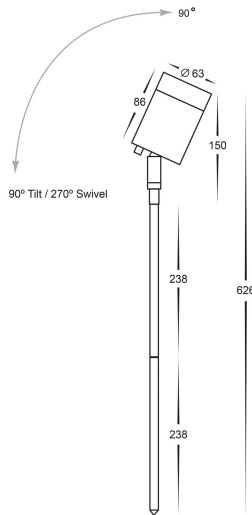

316 Stainless Steel Garden Spike Light

PRODUCT SPECIFICATIONS

Name: Pointe
Material: 316 Stainless Steel
Colour: Stainless Steel
IP Rating: IP65
Lamp Base: MR16
CRI: ≥80
Cable Length: 2000mm
Wiring: Parallel
Dimmable: No
Warranty: 2 Years Replacement**

DIMENSIONS

Compatible with
Tri-Colour 9in1
3w, 5w, 7w
12v or 24v LED Globe

COLOUR TEMPERATURE

IP RATING

APPROVALS

Product Ordering

IMAGE	PART NUMBER	COLOURTEMP	LUMENS	INPUT	BEAM ANGLE	INCLUDED LED
	HV1401T	3000K 4000K 5500K	270lm 285lm 300lm	12v DC	120°	Tri-Colour 5w MR16 LED