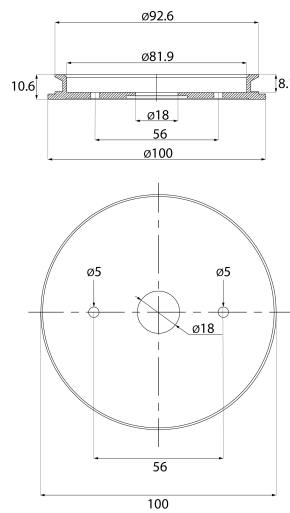

MOUNTING BRACKET

APPROVALS

IP RATING

COLOUR TEMPERATURE

Tri-Colour By Havit

3000K

4000K

5500K

Product Ordering

IMAGE	PART NUMBER	COLOUR TEMP	LUMENS	INPUT	BEAM ANGLE	INCLUDED LED
	HV1395T	3000K	2x 240-560lm	240v	60°	9 in 1 Tri-Colour 2x 3/5/7w GU10 LED
		4000K	2x 255-595lm			
		5500K	2x 270-630lm			
	HV1397GU10T	3000K	2x 270lm	240v	120°	Tri-Colour 2x 5w GU10 LED
		4000K	2x 285lm			
		5500K	2x 300lm			
	HV1397MR16T	3000K	2x 270lm	12v DC	120°	Tri-Colour 2x 5w MR16 LED
		4000K	2x 285lm			
		5500K	2x 300lm			

12v DC models must be used with suitable 12v DC LED Driver

* Lumen output measured at source

** See Warranty Terms and Conditions for more information

For more information contact Havit Lighting

ADDRESS:
143 Beauchamp Road
Matraville NSW 2036
Australia

Tel: 02 9381 8300
Fax: 02 9666 8881
Email: sales@havitt.com.au
web: www.havitt.com.au