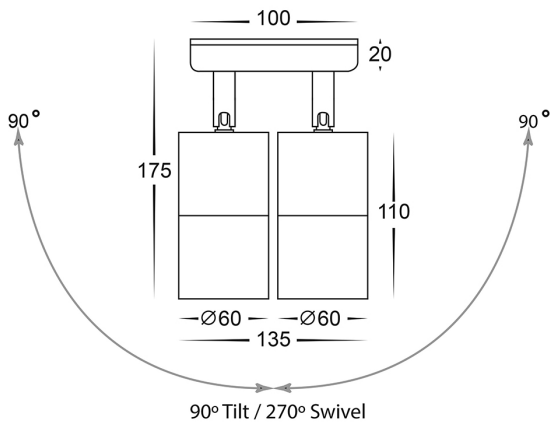

Antique Brass Double Adjustable Wall Pillar Lights

PRODUCT SPECIFICATIONS

Name: Tivah
Material: Brass
Colour: Antique Brass
IP Rating: IP65
Lamp Base: GU10 or MR16
CRI: ≥80
Wiring: Parallel
Dimmable: No
Warranty: 2 Years Replacement**

DIMENSIONS

MOUNTING BRACKET

APPROVALS

IP RATING

COLOUR TEMPERATURE

Tri-Colour By Havit

3000K

4000K

5500K

Product Ordering

IMAGE	PART NUMBER	COLOUR TEMP	LUMENS	INPUT	BEAM ANGLE	INCLUDED LED
	HV1395T	3000K	2x 240-560lm	240v	60°	9 in 1 Tri-Colour 2x 3/5/7w GU10 LED
		4000K	2x 255-595lm			
		5500K	2x 270-630lm			
	HV1397GU10T	3000K	2x 270lm	240v	120°	Tri-Colour 2x 5w GU10 LED
		4000K	2x 285lm			
		5500K	2x 300lm			
	HV1397MR16T	3000K	2x 270lm	12v DC	120°	Tri-Colour 2x 5w MR16 LED
		4000K	2x 285lm			
		5500K	2x 300lm			