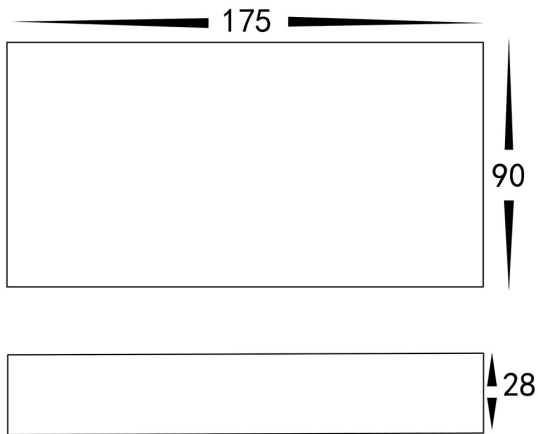

Aluminium Slim Up & Down Wall Lights

PRODUCT SPECIFICATIONS

Name: Essil
Material: Aluminium
Colour: Poly Powder Coated Black & White
IP Rating: IP54
Lamp Base: Built in LED
CRI: ≥80
Wiring: Parallel
Dimmable: No
Warranty: 2 Years Replacement**

DIMENSIONS

COLOUR TEMPERATURE

Tri-Colour By Havit

- 3000K
- 4000K
- 5500K

IP RATING

IP54
INDOOR/OUTDOOR WEATHERPROOF

APPROVALS

Product Ordering