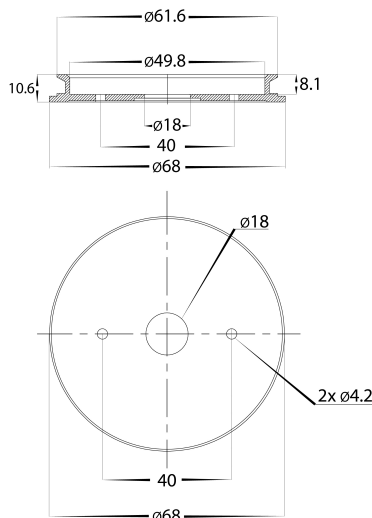

Antique Brass Up & Down Wall Pillar Lights

PRODUCT SPECIFICATIONS

Name: Tivah
Material: Brass
Colour: Antique Brass
IP Rating: IP65
Lamp Base: GU10 or MR16
CRI: ≥80
Wiring: Parallel
Dimmable: No
Warranty: 2 Years Replacement**

DIMENSIONS

MOUNTING BRACKET

APPROVALS

IP RATING

COLOUR TEMPERATURE

Tri-Colour By Havit

3000K

4000K

5500K

Product Ordering

IMAGE	PART NUMBER	COLOUR TEMP	LUMENS	INPUT	BEAM ANGLE	INCLUDED LED
	HV1095T	3000K	2x 240-560lm	240v	60°	9 in 1 Tri-Colour 2x 3/5/7w GU10 LED
		4000K	2x 255-595lm			
		5500K	2x 270-630lm			
	HV1097GU10T	3000K	2x 270lm	240v	120°	Tri-Colour 2x 5w GU10 LED
		4000K	2x 285lm			
		5500K	2x 300lm			
	HV1097MR16T	3000K	2x 270lm	12v DC	120°	Tri-Colour 2x 5w MR16 LED
		4000K	2x 285lm			
		5500K	2x 300lm			