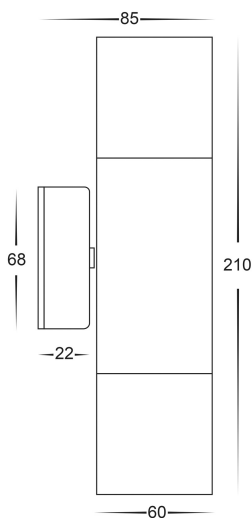

Antique Brass Up & Down Wall Pillar Lights

PRODUCT SPECIFICATIONS

Name: Tivah
Material: Brass
Colour: Antique Brass
IP Rating: IP65
Lamp Base: GU10 or MR16
CRI: ≥80
Wiring: Parallel
Dimmable: No
Warranty: 2 Years Replacement**

DIMENSIONS

MOUNTING BRACKET

APPROVALS

IP RATING

COLOUR TEMPERATURE

Tri-Colour By Havit

3000K

4000K

5500K

Product Ordering

IMAGE	PART NUMBER	COLOUR TEMP	LUMENS	INPUT	BEAM ANGLE	INCLUDED LED
	HV1095T	3000K	2x 240-560lm	240v	60°	9 in 1 Tri-Colour 2x 3/5/7w GU10 LED
		4000K	2x 255-595lm			
		5500K	2x 270-630lm			
	HV1097GU10T	3000K	2x 270lm	240v	120°	Tri-Colour 2x 5w GU10 LED
		4000K	2x 285lm			
		5500K	2x 300lm			
	HV1097MR16T	3000K	2x 270lm	12v DC	120°	Tri-Colour 2x 5w MR16 LED
		4000K	2x 285lm			
		5500K	2x 300lm			