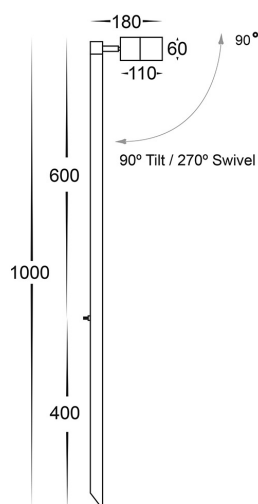

Aluminium Black Garden Bollard Spike Light

PRODUCT SPECIFICATIONS

Name: Tivah
Material: Aluminium
Colour: Poly powder coated black
IP Rating: IP65
Lamp Base: MR16
CRI: ≥80
Cable Length: 2000mm
Wiring: Parallel
Dimmable: No
Warranty: 2 Years Replacement**

DIMENSIONS

Compatible with
Tri-Colour 9in1
 3w, 5w, 7w
 12v or 24v LED Globe

COLOUR TEMPERATURE

IP RATING

APPROVALS

Product Ordering

IMAGE	PART NUMBER	COLOURTEMP	LUMENS	INPUT	BEAM ANGLE	INCLUDED LED
	HV1423T	3000K 4000K 5500K	270lm 285lm 300lm	12v DC	120°	Tri-Colour 5w MR16 LED