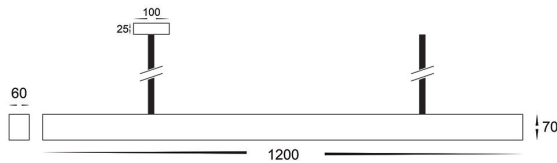

PRODUCT SPECIFICATIONS

- Name:** Proline Linear
- Material:** Aluminium
- Colour:** Black, White or Silver
- IP Rating:** IP20
- Cable Length:** 2000mm (adjustable)
- Lamp Base:** Built in LED
- CRI:** ≥80
- Wiring:** Parallel
- Dimmable:** Yes (Triac)
- Warranty:** 2 Years Replacement**

DIMENSIONS

COLOUR TEMPERATURE

IP RATING

APPROVALS

Product Ordering

IMAGE	PART NUMBER	COLOURTEMP	LUMENS	INPUT	BEAM ANGLE	INCLUDED LED
	HV6001T-BLK	3000k 4000k 5500k	3800lm 3900lm 4000lm	240v AC	120°	TRI Colour 40w Built in LED
	HV6001T-SLV	3000k 4000k 5500k	3800lm 3900lm 4000lm			
	HV6001T-WHT	3000k 4000k 5500k	3800lm 3900lm 4000lm			