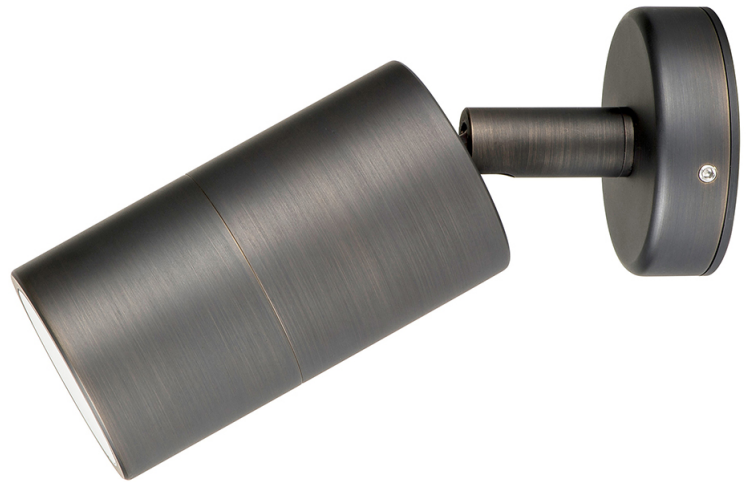

Antique Brass Single Adjustable Wall Pillar Lights

PRODUCT SPECIFICATIONS

- Name:** Tivah
- Material:** Brass
- Colour:** Antique Brass
- IP Rating:** IP65
- Lamp Base:** GU10 or MR16
- CRI:** ≥80
- Wiring:** Parallel
- Dimmable:** No
- Warranty:** 2 Years Replacement**

DIMENSIONS

MOUNTING BRACKET

APPROVALS

IP RATING

COLOUR TEMPERATURE

Tri-Colour By Havit

3000K

4000K

5500K

Product Ordering

IMAGE	PART NUMBER	COLOUR TEMP	LUMENS	INPUT	BEAM ANGLE	INCLUDED LED
	HV1295T	3000K	240-560lm	240v	60°	9 in 1 Tri-Colour 3/5/7w GU10 LED
		4000K	255-595lm			
		5500K	270-630lm			
	HV1297GU10T	3000K	270lm	240v	120°	Tri-Colour 5w GU10 LED
		4000K	285lm			
		5500K	300lm			
	HV1297MR16T	3000K	270lm	12v DC	120°	Tri-Colour 5w MR16 LED
		4000K	285lm			
		5500K	300lm			