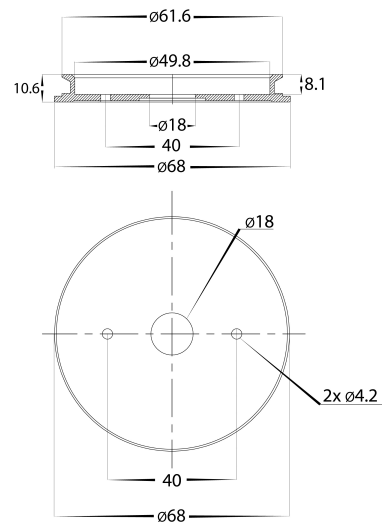

MOUNTING BRACKET

APPROVALS

IP RATING

COLOUR TEMPERATURE

Tri-Colour By Havit

3000K

4000K

5500K

Product Ordering

IMAGE	PART NUMBER	COLOUR TEMP	LUMENS	INPUT	BEAM ANGLE	INCLUDED LED
	HV1295T	3000K	240-560lm	240v	60°	9 in 1 Tri-Colour 3/5/7w GU10 LED
		4000K	255-595lm			
		5500K	270-630lm			
	HV1297GU10T	3000K	270lm	240v	120°	Tri-Colour 5w GU10 LED
		4000K	285lm			
		5500K	300lm			
	HV1297MR16T	3000K	270lm	12v DC	120°	Tri-Colour 5w MR16 LED
		4000K	285lm			
		5500K	300lm			

12v DC models must be used with suitable 12v DC LED Driver

* Lumen output measured at source

** See Warranty Terms and Conditions for more information

For more information contact Havit Lighting

ADDRESS:
143 Beauchamp Road
Matraville NSW 2036
Australia

Tel: 02 9381 8300
Fax: 02 9666 8881
Email: sales@havitt.com.au
web: www.havitt.com.au