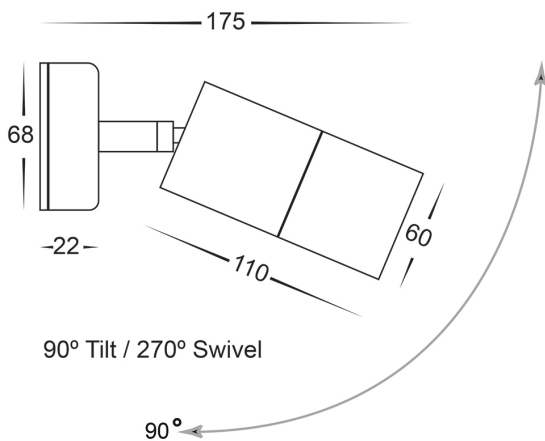

Antique Brass Single Adjustable Wall Pillar Lights

PRODUCT SPECIFICATIONS

- Name:** Tivah
- Material:** Brass
- Colour:** Antique Brass
- IP Rating:** IP65
- Lamp Base:** GU10 or MR16
- CRI:** ≥80
- Wiring:** Parallel
- Dimmable:** No
- Warranty:** 2 Years Replacement**

DIMENSIONS

MOUNTING BRACKET

APPROVALS

IP RATING

COLOUR TEMPERATURE

Tri-Colour By Havit

3000K

4000K

5500K

Product Ordering

IMAGE	PART NUMBER	COLOUR TEMP	LUMENS	INPUT	BEAM ANGLE	INCLUDED LED
	HV1295T	3000K	240-560lm	240v	60°	9 in 1 Tri-Colour 3/5/7w GU10 LED
		4000K	255-595lm			
		5500K	270-630lm			
	HV1297GU10T	3000K	270lm	240v	120°	Tri-Colour 5w GU10 LED
		4000K	285lm			
		5500K	300lm			
	HV1297MR16T	3000K	270lm	12v DC	120°	Tri-Colour 5w MR16 LED
		4000K	285lm			
		5500K	300lm			