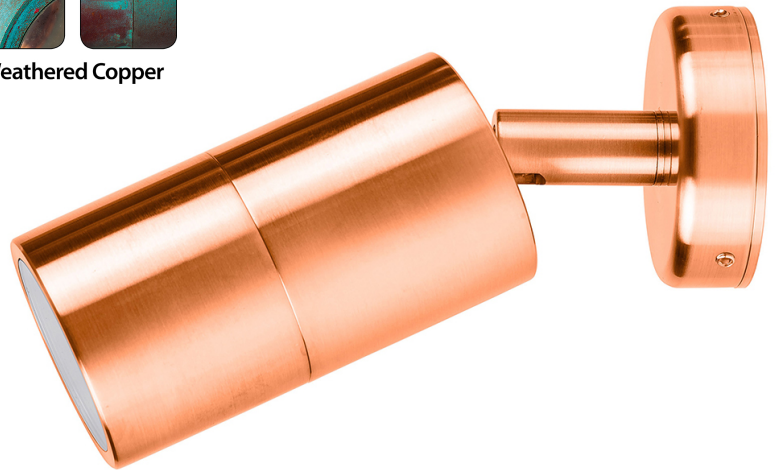

# Copper Single Adjustable Wall Pillar Lights

## PRODUCT SPECIFICATIONS

- Name:** Tivah
- Material:** Copper
- Colour:** Copper (will age over time)
- IP Rating:** IP65
- Lamp Base:** GU10 or MR16
- CRI:** ≥80
- Wiring:** Parallel
- Dimmable:** No
- Warranty:** 2 Years Replacement\*\*

Weathered Copper