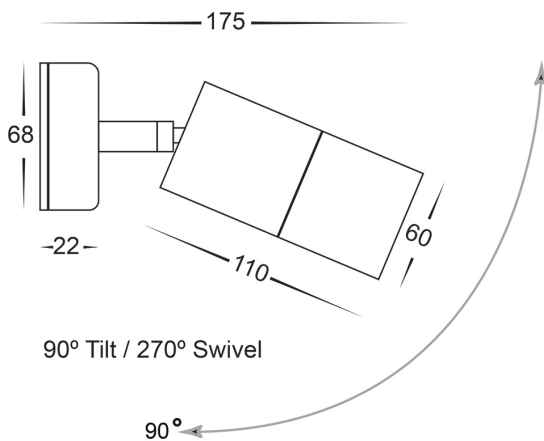

## PRODUCT SPECIFICATIONS

- Name:** Tivah
- Material:** Copper
- Colour:** Copper (will age over time)
- IP Rating:** IP65
- Lamp Base:** GU10 or MR16
- CRI:** ≥80
- Wiring:** Parallel
- Dimmable:** No
- Warranty:** 2 Years Replacement\*\*

## DIMENSIONS