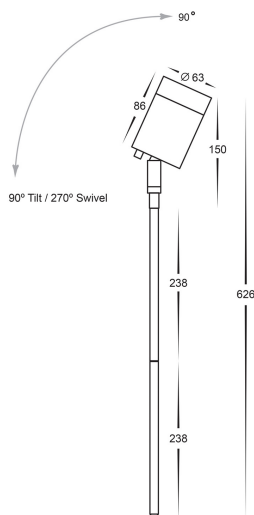

Aluminium Black Garden Spike Light

PRODUCT SPECIFICATIONS

- Name:** Pointe
- Material:** Aluminium
- Colour:** Poly powder coated black
- IP Rating:** IP65
- Lamp Base:** MR16
- CRI:** ≥80
- Cable Length:** 2000mm
- Wiring:** Parallel
- Dimmable:** No
- Warranty:** 2 Years Replacement**

DIMENSIONS

Compatible with
Tri-Colour 9in1
3w, 5w, 7w
12v or 24v LED Globe

COLOUR TEMPERATURE

IP RATING

APPROVALS

Product Ordering

IMAGE	PART NUMBER	COLOURTEMP	LUMENS	INPUT	BEAM ANGLE	INCLUDED LED
	HV1421T	3000K 4000K 5500K	270lm 285lm 300lm	12v DC	120°	Tri-Colour 5w MR16 LED