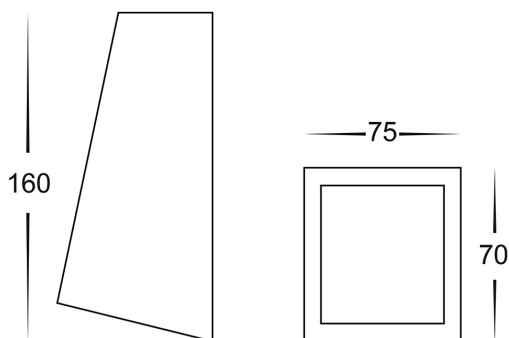

316 Stainless Steel White Wedge Wall Light

PRODUCT SPECIFICATIONS

Name: Taper
Material: 316 Stainless Steel
Colour: Poly powder coated white
IP Rating: IP44
Lamp Base: GU10 or MR16
CRI: ≥80
Wiring: Parallel
Dimmable: No
Warranty: 2 Years Replacement**

DIMENSIONS

COLOUR TEMPERATURE

IP RATING

APPROVALS

Product Ordering

IMAGE	PART NUMBER	COLOURTEMP	LUMENS	INPUT	BEAM ANGLE	INCLUDED LED
	HV3602T-WHT	3000K	270lm	240v	120°	Tri-Colour 5w GU10 LED
		4000K	285lm			
5500K	300lm					
	HV3605T-WHT	3000K	270lm	12v DC	120°	Tri-Colour 5w MR16 LED
		4000K	285lm			
		5500K	300lm			