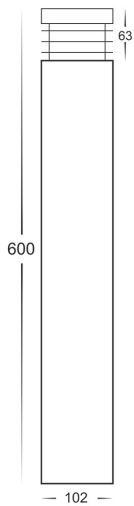

## PRODUCT SPECIFICATIONS

**Name:** Maxi 600  
**Material:** 316 Stainless Steel  
**Colour:** Stainless Steel  
**IP Rating:** IP54  
**Lamp Base:** E27 or MR16  
**CRI:** ≥80  
**Wiring:** Parallel  
**Dimmable:** No  
**Warranty:** 2 Years Replacement\*\*

## DIMENSIONS

## COLOUR TEMPERATURE

## Product Ordering

IMAGE	PART NUMBER	COLOURTEMP	LUMENS	INPUT	BEAM ANGLE	INCLUDED LED
	<b>HV1606T-SS316-240V</b>	3000K	700lm	240V AC	120°	<b>Tri-Colour</b> 9w E27 LED
		4000K	720lm			
5500K		740lm				
	<b>HV1606T-SS316-12V</b>	3000K	270lm	12v DC	120°	<b>Tri-Colour</b> 5w MR16 LED
		4000K	285lm			
		5500K	300lm			