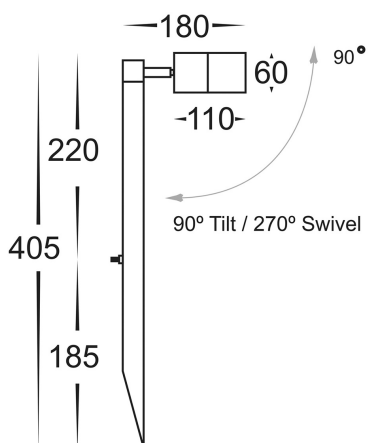

Aluminium Black LED Garden Spike Light

PRODUCT SPECIFICATIONS

Name: Tivah
Material: Aluminium
Colour: Poly powder coated black
IP Rating: IP65
Lamp Base: MR16
CRI: ≥80
Cable Length: 2000mm
Wiring: Parallel
Dimmable: No
Warranty: 2 Years Replacement**

DIMENSIONS

Compatible with
Tri-Colour 9in1
 3w, 5w, 7w
 12v or 24v LED Globe

COLOUR TEMPERATURE

IP RATING

APPROVALS

Product Ordering

IMAGE	PART NUMBER	COLOURTEMP	LUMENS	INPUT	BEAM ANGLE	INCLUDED LED
	HV1407T-BLK	3000K 4000K 5500K	270lm 285lm 300lm	12v DC	120°	Tri-Colour 5w MR16 LED