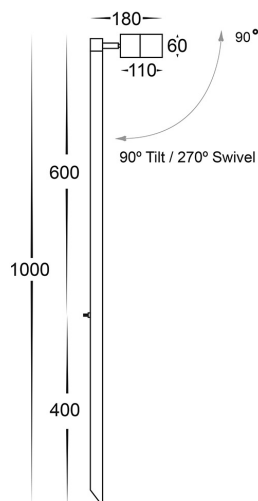

Copper Bollard Garden Spike Light

PRODUCT SPECIFICATIONS

Name: Tivah
Material: Copper
Colour: Copper (will age over time)
IP Rating: IP65
Lamp Base: MR16
CRI: ≥80
Cable Length: 2000mm
Wiring: Parallel
Dimmable: No
Warranty: 2 Years Replacement**

Weathered Copper

DIMENSIONS

Compatible with
Tri-Colour 9in1
 3w, 5w, 7w
 12v or 24v LED Globe

COLOUR TEMPERATURE

IP RATING

APPROVALS

Product Ordering

IMAGE	PART NUMBER	COLOURTEMP	LUMENS	INPUT	BEAM ANGLE	INCLUDED LED
	HV1403T-CP	3000K 4000K 5500K	270lm 285lm 300lm	12v DC	120°	Tri-Colour 5w MR16 LED