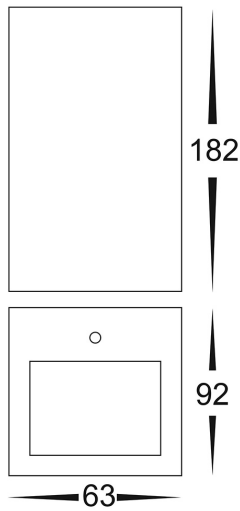

# 316 Stainless Steel Black Square Up & Down Wall Light

## PRODUCT SPECIFICATIONS

**Name:** Veldi  
**Material:** 316 Stainless Steel  
**Colour:** Poly powder coated black  
**IP Rating:** IP54  
**Lamp Base:** GU10  
**CRI:** ≥80  
**Wiring:** Parallel  
**Dimmable:** No  
**Warranty:** 2 Years Replacement\*\*

## DIMENSIONS

## Product Ordering

IMAGE	PART NUMBER	COLOURTEMP	LUMENS	INPUT	BEAM ANGLE	INCLUDED LED
	<b>HV3633T-BLK</b>	3000K 4000K 5500K	2x 270lm 2x 285lm 2x 300lm	240v AC	120°	 <b>Tri-Colour</b> 2x 5w GU10 LED

\* Lumen output measured at source