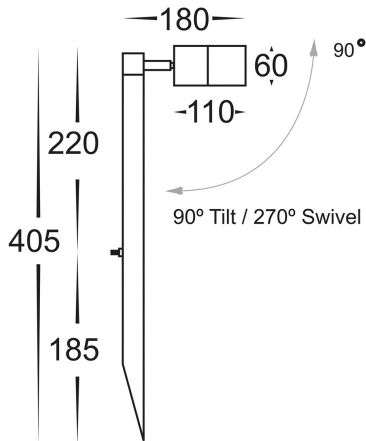

## PRODUCT SPECIFICATIONS

**Name:** Tivah  
**Material:** Copper  
**Colour:** Copper (will age over time)  
**IP Rating:** IP65  
**Lamp Base:** MR16  
**CRI:** ≥80  
**Cable Length:** 2000mm  
**Wiring:** Parallel  
**Dimmable:** No  
**Warranty:** 2 Years Replacement\*\*

## DIMENSIONS

Compatible with  
**Tri-Colour 9in1**  
 3w, 5w, 7w  
 12v or 24v LED Globe

## Product Ordering

IMAGE	PART NUMBER	COLOUR TEMP	LUMENS	INPUT	BEAM ANGLE	INCLUDED LED
	<b>HV1413T</b>	3000K 4000K 5500K	270lm 285lm 300lm	12v DC	120°	<b>Tri-Colour 5w MR16 LED</b>

Must be used with suitable 12v DC LED driver