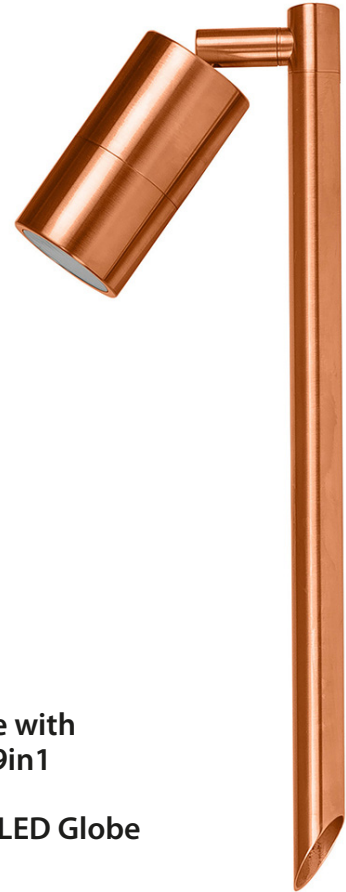

# Tivah Solid Copper LED Garden Spike Light

## PRODUCT SPECIFICATIONS

**Name:** Tivah  
**Material:** Copper  
**Colour:** Copper (will age over time)  
**IP Rating:** IP65  
**Lamp Base:** MR16  
**CRI:** ≥80  
**Cable Length:** 2000mm  
**Wiring:** Parallel  
**Dimmable:** No  
**Warranty:** 2 Years Replacement\*\*

Weathered Copper

## DIMENSIONS

Compatible with  
**Tri-Colour 9in1**  
 3w, 5w, 7w  
 12v or 24v LED Globe