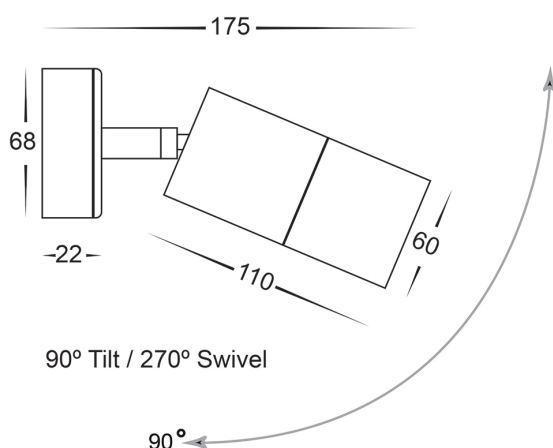

Aluminium Black Single Adjustable Wall Pillar Lights

PRODUCT SPECIFICATIONS

Name: Tivah
Material: Aluminium
Colour: Poly powder coated black
IP Rating: IP65
Lamp Base: GU10 or MR16
CRI: ≥80
Wiring: Parallel
Dimmable: No
Warranty: 2 Years Replacement**

DIMENSIONS

MOUNTING BRACKET

APPROVALS

IP RATING

COLOUR TEMPERATURE

Tri-Colour By Havit

3000K

4000K

5500K

Product Ordering

IMAGE	PART NUMBER	COLOUR TEMP	LUMENS	INPUT	BEAM ANGLE	INCLUDED LED
	HV1225T	3000K	240-560lm	240v	60°	9 in 1 Tri-Colour 3/5/7w GU10 LED
		4000K	255-595lm			
		5500K	270-630lm			
	HV1227GU10T	3000K	270lm	240v	120°	Tri-Colour 5w GU10 LED
		4000K	285lm			
		5500K	300lm			
	HV1227MR16T	3000K	270lm	12v DC	120°	Tri-Colour 5w MR16 LED
		4000K	285lm			
		5500K	300lm			