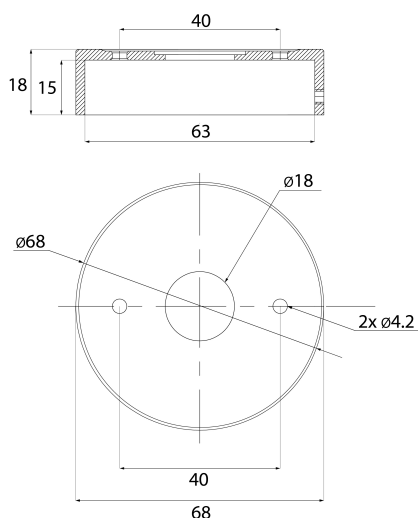

DIMENSIONS

MOUNTING BRACKET

APPROVALS

IP RATING

COLOUR TEMPERATURE

Tri-Colour By Havit

3000K

4000K

5500K

Product Ordering

IMAGE	PART NUMBER	COLOUR TEMP	LUMENS	INPUT	BEAM ANGLE	INCLUDED LED
	HV1225T	3000K	240-560lm	240v	60°	9 in 1 Tri-Colour 3/5/7w GU10 LED
		4000K	255-595lm			
		5500K	270-630lm			
	HV1227GU10T	3000K	270lm	240v	120°	Tri-Colour 5w GU10 LED
		4000K	285lm			
		5500K	300lm			
	HV1227MR16T	3000K	270lm	12v DC	120°	Tri-Colour 5w MR16 LED
		4000K	285lm			
		5500K	300lm			