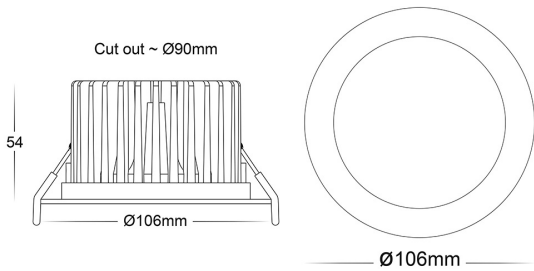

## PRODUCT SPECIFICATIONS

**Name:** Ora  
**Material:** 316 Stainless Steel + Aluminium  
**Colour:** Stainless Steel  
**Cut Out:** 90mm  
**IP Rating:** IP54  
**Lamp Base:** Built in LED  
**CRI:** ≥90  
**Wiring:** Parallel  
**Dimmable:** Yes (Triac)  
**Warranty:** 3 Years Replacement\*\*

## DIMENSIONS

## Product Ordering

IMAGE	PART NUMBER	COLOURTEMP	LUMENS	INPUT	BEAM ANGLE	INCLUDED LED
	<b>HV5530T-SS316</b>	3000k 4000k 5500k	980lm 990lm 1000lm	240v AC	60°	<b>TRI Colour</b> 12w Built in LED

\* Lumen output measured at source