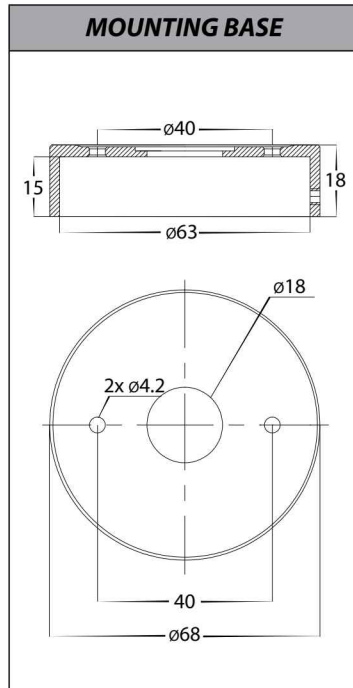

# Tivah Aluminium White Fixed Down Wall Light

PRODUCT SPECIFICATIONS	
Name	Tivah
Material	Aluminium
Colour	Textured White
IP Rating	IP65
Lamp Base	GU10 or MR16
CRI	> 80
Wiring	Parallel
Dimmable	No - not with supplied globes
Warranty	2 Years Replacement

COLOUR TEMP	IP RATING	APPROVAL
 3000K 4000K 5500K		

**OPTIONAL DIMMABLE GU10 GLOBES (sold separately)**

HV9555 Models

HV9506D

**RECOMMENDED DIMMER FOR GU10 DIMMABLE GLOBES**

HV9625

PART NUMBER	COLOUR TEMP	LUMENS	INPUT VOLTAGE	BEAM ANGLE	INCLUDED LED
<b>HV1135T</b>	3000K 4000K 5500K	240-560lm 255-595lm 270-640lm	240v AC	60°	 <b>9in1 TRI Colour</b> 3/5/7w GU10 LED
<b>HV1137GU10T</b>	3000K 4000K 5500K	270lm 285lm 300lm	240v AC	120°	 <b>TRI Colour</b> 5w GU10 LED
<b>HV1137MR16T</b>	3000K 4000K 5500K	270lm 285lm 300lm	12v DC	120°	 <b>TRI Colour</b> 5w MR16 LED (Must be used with a 12v DC LED Driver)