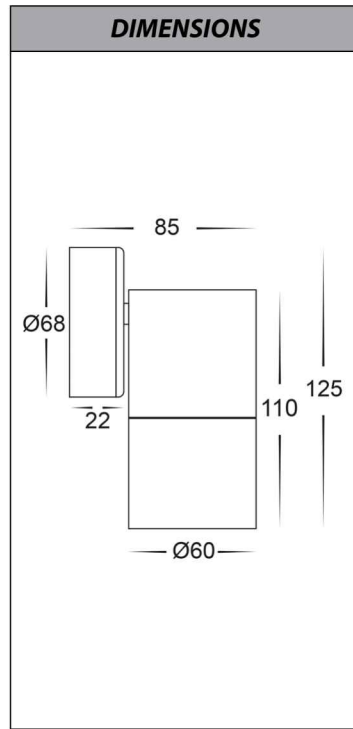

# Tivah Aluminium White Fixed Down Wall Light

PRODUCT SPECIFICATIONS	
Name	Tivah
Material	Aluminium
Colour	Textured White
IP Rating	IP65
Lamp Base	GU10 or MR16
CRI	> 80
Wiring	Parallel
Dimmable	No - not with supplied globes
Warranty	2 Years Replacement

COLOUR TEMP	IP RATING	APPROVAL
 3000K 4000K 5500K		

**OPTIONAL DIMMABLE GU10 GLOBES (sold separately)**

HV9555 Models

HV9506D

**RECOMMENDED DIMMER FOR GU10 DIMMABLE GLOBES**

HV9625

PART NUMBER	COLOUR TEMP	LUMENS	INPUT VOLTAGE	BEAM ANGLE	INCLUDED LED
<b>HV1135T</b>	3000K 4000K 5500K	240-560lm 255-595lm 270-640lm	240v AC	60°	 <b>9in1 TRI Colour</b> 3/5/7w GU10 LED
<b>HV1137GU10T</b>	3000K 4000K 5500K	270lm 285lm 300lm	240v AC	120°	 <b>TRI Colour</b> 5w GU10 LED
<b>HV1137MR16T</b>	3000K 4000K 5500K	270lm 285lm 300lm	12v DC	120°	 <b>TRI Colour</b> 5w MR16 LED (Must be used with a 12v DC LED Driver)