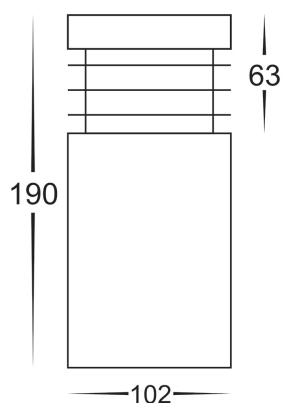

316 Stainless Steel Bollard Lights

PRODUCT SPECIFICATIONS

Name: Mini
Material: 316 Stainless Steel
Colour: Stainless Steel
IP Rating: IP54
Lamp Base: E27 or MR16
CRI: ≥80
Wiring: Parallel
Dimmable: No
Warranty: 2 Years Replacement**

DIMENSIONS

OPTIONAL SPIKE

HV1607

COLOUR TEMPERATURE

IP RATING

APPROVALS

Product Ordering

| IMAGE | PART NUMBER | COLOURTEMP | LUMENS | INPUT | BEAM ANGLE | INCLUDED LED |
|-------|---------------------------|------------|--------|---------|------------|----------------------------------|
| | HV1605T-SS316-240V | 3000K | 700lm | 240V AC | 120° | Tri-Colour 9w E27 LED |
| | | 4000K | 720lm | | | |
| 5500K | | 740lm | | | | |
| | HV1605T-SS316-12V | 3000K | 270lm | 12v DC | 120° | Tri-Colour 5w MR16 LED |
| | | 4000K | 285lm | | | |
| | | 5500K | 300lm | | | |