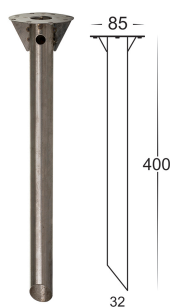

316 Stainless Steel Bollard Lights

PRODUCT SPECIFICATIONS

Name: Mini
Material: 316 Stainless Steel
Colour: Stainless Steel
IP Rating: IP54
Lamp Base: E27 or MR16
CRI: ≥80
Wiring: Parallel
Dimmable: No
Warranty: 2 Years Replacement**

DIMENSIONS

OPTIONAL SPIKE

HV1607

COLOUR TEMPERATURE

IP RATING

APPROVALS

Product Ordering

| IMAGE | PART NUMBER | COLOURTEMP | LUMENS | INPUT | BEAM ANGLE | INCLUDED LED |
|-------|---------------------------|------------|--------|---------|------------|----------------------------------|
| | HV1605T-SS316-240V | 3000K | 700lm | 240V AC | 120° | Tri-Colour 9w E27 LED |
| | | 4000K | 720lm | | | |
| 5500K | | 740lm | | | | |
| | HV1605T-SS316-12V | 3000K | 270lm | 12v DC | 120° | Tri-Colour 5w MR16 LED |
| | | 4000K | 285lm | | | |
| | | 5500K | 300lm | | | |