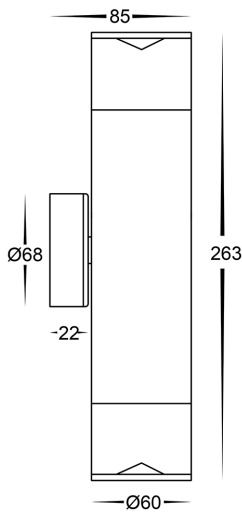

PRODUCT SPECIFICATIONS

- Name:** Highlite
- Material:** Aluminium
- Colour:** Titanium
- IP Rating:** IP65
- Lamp Base:** GU10
- CRI:** ≥80
- Wiring:** Parallel
- Dimmable:** No
- Warranty:** 2 Years Replacement**

Compatible with
Tri-Colour 9in1
3w, 5w, 7w
LED Globe

DIMENSIONS

MOUNTING BRACKET

APPROVALS

IP RATING

COLOUR TEMPERATURE

Tri-Colour By Havit

3000K

4000K

5500K

Product Ordering

IMAGE	PART NUMBER	COLOURTEMP	LUMENS	INPUT	BEAM ANGLE	INCLUDED LED
	HV1089T-TTM-240V	3000K 4000K 5500K	2x 270lm 2x 285lm 2x 300lm	240v AC	120°	Tri-Colour 2x 5w GU10 LED

* Lumen output measured at source