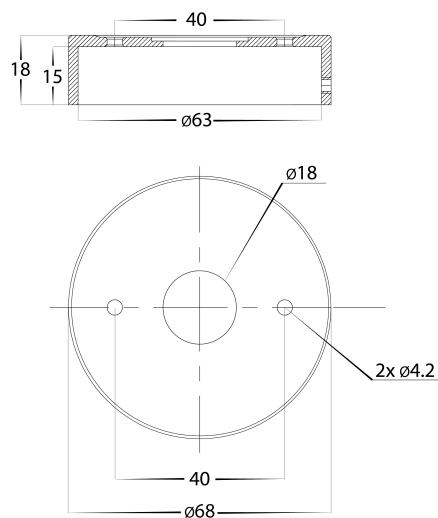

PRODUCT SPECIFICATIONS

- Name:** Highlite
- Material:** Aluminium
- Colour:** Titanium
- IP Rating:** IP65
- Lamp Base:** GU10
- CRI:** ≥80
- Wiring:** Parallel
- Dimmable:** No
- Warranty:** 2 Years Replacement**

Compatible with
Tri-Colour 9in1
3w, 5w, 7w
LED Globe

DIMENSIONS

MOUNTING BRACKET

APPROVALS

IP RATING

COLOUR TEMPERATURE

Tri-Colour By Havit

3000K

4000K

5500K

Product Ordering

IMAGE	PART NUMBER	COLOURTEMP	LUMENS	INPUT	BEAM ANGLE	INCLUDED LED
	HV1089T-TTM-240V	3000K 4000K 5500K	2x 270lm 2x 285lm 2x 300lm	240v AC	120°	Tri-Colour 2x 5w GU10 LED

* Lumen output measured at source