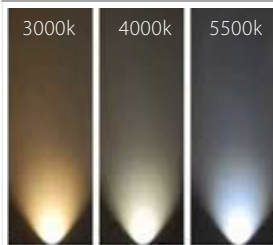

1800mm White Aluminium Linear LED Pendants

PRODUCT SPECIFICATIONS

- Name:** Proline Linear
- Material:** Aluminium
- Colour:** White
- IP Rating:** IP20
- Fitting Length:** 1800mm
- Cable Length:** 2000mm (adjustable)
- Lamp Base:** Built in LED
- CRI:** ≥80
- Wiring:** Parallel
- Dimmable:** Yes (Triac)
- Driver Location:** Remote Installed
- Warranty:** 2 Years Replacement**

DIMENSIONS

COLOUR TEMPERATURE

IP RATING

APPROVALS

Product Ordering

IMAGE	PART NUMBER	COLOURTEMP	LUMENS	INPUT	BEAM ANGLE	INCLUDED LED
	HV6001C-WHT-1.8	5500k	8200lm	240v AC	120°	82w Built in LED
	HV6001N-WHT-1.8	4000k	7860lm			
	HV6001W-WHT-1.8	3000k	7450lm			