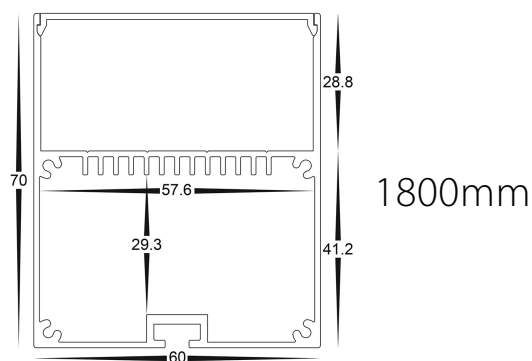

1800mm White Aluminium Linear LED Pendants

PRODUCT SPECIFICATIONS

- Name:** Proline Linear
- Material:** Aluminium
- Colour:** White
- IP Rating:** IP20
- Fitting Length:** 1800mm
- Cable Length:** 2000mm (adjustable)
- Lamp Base:** Built in LED
- CRI:** ≥80
- Wiring:** Parallel
- Dimmable:** Yes (Triac)
- Driver Location:** Remote Installed
- Warranty:** 2 Years Replacement**

DIMENSIONS

COLOUR TEMPERATURE

IP RATING

APPROVALS

Product Ordering

IMAGE	PART NUMBER	COLOURTEMP	LUMENS	INPUT	BEAM ANGLE	INCLUDED LED
	HV6001C-WHT-1.8	5500k	8200lm	240v AC	120°	82w Built in LED
	HV6001N-WHT-1.8	4000k	7860lm			
	HV6001W-WHT-1.8	3000k	7450lm			