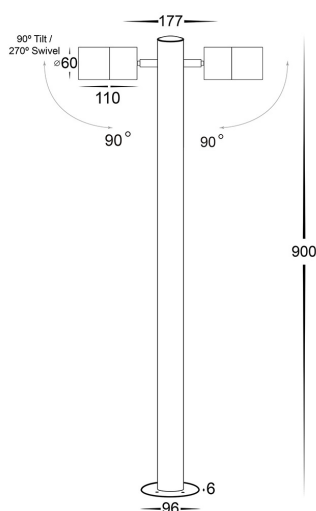

Aluminium Black Double Adjustable Bollard Lights

PRODUCT SPECIFICATIONS

- Name:** Tivah
- Material:** Aluminium
- Colour:** Poly powder coated black
- IP Rating:** IP65
- Lamp Base:** GU10 or MR16
- CRI:** ≥80
- Cable Length:** 2000mm
- Wiring:** Parallel
- Dimmable:** No
- Warranty:** 2 Years Replacement**

DIMENSIONS

(Optional garden spike)
not supplied
HV1607

COLOUR TEMPERATURE

IP RATING

APPROVALS

Product Ordering

IMAGE	PART NUMBER	COLOURTEMP	LUMENS	INPUT	BEAM ANGLE	INCLUDED LED
	HV1507T-BLK-12V	3000K	270lm	12v DC	120°	Tri-Colour 2x 5w MR16 LED
		4000K	285lm			
5500K	300lm					
	HV1507T-BLK-240V	3000K	270lm	240V AC	120°	Tri-Colour 2x 5w GU10 LED
		4000K	285lm			
		5500K	300lm			