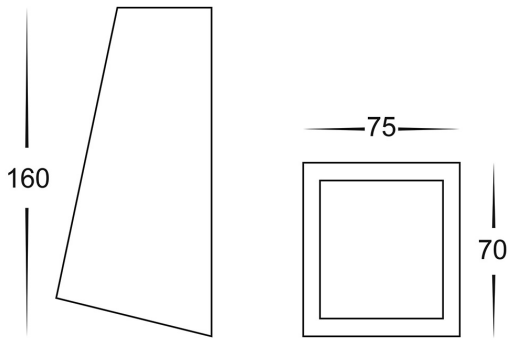

316 Stainless Steel Wedge Wall Light

PRODUCT SPECIFICATIONS

Name: Taper
Material: 316 Stainless Steel
Colour: Stainless Steel
IP Rating: IP44
Lamp Base: E27
CRI: ≥80
Wiring: Parallel
Dimmable: No
Warranty: 2 Years Replacement**

DIMENSIONS

COLOUR TEMPERATURE

IP RATING

APPROVALS

Product Ordering

IMAGE	PART NUMBER	COLOURTEMP	LUMENS	INPUT	BEAM ANGLE	INCLUDED LED
	HV3602T-SS316	3000K	270lm	240v	120°	Tri-Colour 5w GU10 LED
		4000K	285lm			
5500K	300lm					
	HV3605T-SS316	3000K	270lm	12v DC	120°	Tri-Colour 5w MR16 LED
		4000K	285lm			
		5500K	300lm			