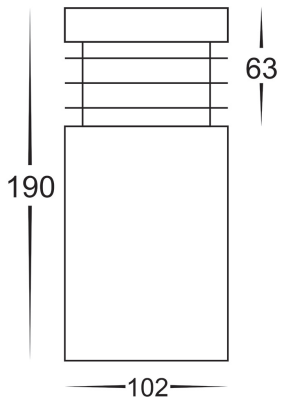

PRODUCT SPECIFICATIONS

Name: Mini
Material: 316 Stainless Steel
Colour: Poly powder coated black
IP Rating: IP54
Lamp Base: E27 or MR16
CRI: ≥80
Wiring: Parallel
Dimmable: No
Warranty: 2 Years Replacement**

DIMENSIONS

OPTIONAL SPIKE

HV1607

COLOUR TEMPERATURE

IP RATING

APPROVALS

Product Ordering

IMAGE	PART NUMBER	COLOURTEMP	LUMENS	INPUT	BEAM ANGLE	INCLUDED LED
	HV1605T-BLK-240V	3000K	700lm	240V AC	120°	Tri-Colour 9w E27 LED
		4000K	720lm			
5500K	740lm					
	HV1605T-BLK-12V	3000K	270lm	12v DC	120°	Tri-Colour 5w MR16 LED
		4000K	285lm			
		5500K	300lm			