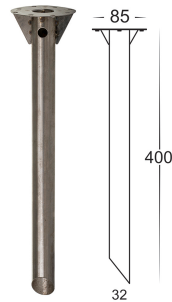

PRODUCT SPECIFICATIONS

Name: Mini
Material: 316 Stainless Steel
Colour: Poly powder coated black
IP Rating: IP54
Lamp Base: E27 or MR16
CRI: ≥80
Wiring: Parallel
Dimmable: No
Warranty: 2 Years Replacement**

DIMENSIONS

OPTIONAL SPIKE

HV1607

COLOUR TEMPERATURE

IP RATING

APPROVALS

Product Ordering

IMAGE	PART NUMBER	COLOURTEMP	LUMENS	INPUT	BEAM ANGLE	INCLUDED LED
	HV1605T-BLK-240V	3000K	700lm	240V AC	120°	Tri-Colour 9w E27 LED
		4000K	720lm			
5500K	740lm					
	HV1605T-BLK-12V	3000K	270lm	12v DC	120°	Tri-Colour 5w MR16 LED
		4000K	285lm			
		5500K	300lm			