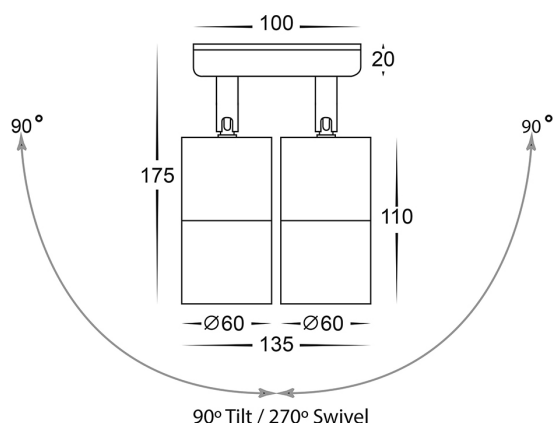

Copper Double Adjustable Wall Pillar Lights

PRODUCT SPECIFICATIONS

Name: Tivah
Material: Copper
Colour: Copper (will age over time)
IP Rating: IP65
Lamp Base: GU10 or MR16
CRI: ≥80
Wiring: Parallel
Dimmable: No
Warranty: 2 Years Replacement**

Weathered Copper

DIMENSIONS

MOUNTING BRACKET

APPROVALS

IP RATING

COLOUR TEMPERATURE

Tri-Colour By Havit

3000K

4000K

5500K

Product Ordering

IMAGE	PART NUMBER	COLOUR TEMP	LUMENS	INPUT	BEAM ANGLE	INCLUDED LED
	HV1315T	3000K	2x 240-560lm	240v	60°	9 in 1 Tri-Colour 2x 3/5/7w GU10 LED
		4000K	2x 255-595lm			
		5500K	2x 270-630lm			
	HV1317GU10T	3000K	2x 270lm	240v	120°	Tri-Colour 2x 5w GU10 LED
		4000K	2x 285lm			
		5500K	2x 300lm			
	HV1317MR16T	3000K	2x 270lm	12v DC	120°	Tri-Colour 2x 5w MR16 LED
		4000K	2x 285lm			
		5500K	2x 300lm			