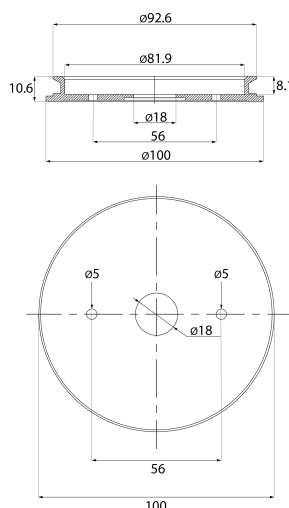

Copper Double Adjustable Wall Pillar Lights

PRODUCT SPECIFICATIONS

Name: Tivah
Material: Copper
Colour: Copper (will age over time)
IP Rating: IP65
Lamp Base: GU10 or MR16
CRI: ≥80
Wiring: Parallel
Dimmable: No
Warranty: 2 Years Replacement**

Weathered Copper

DIMENSIONS

MOUNTING BRACKET

APPROVALS

IP RATING

COLOUR TEMPERATURE

Tri-Colour By Havit

3000K

4000K

5500K

Product Ordering

IMAGE	PART NUMBER	COLOUR TEMP	LUMENS	INPUT	BEAM ANGLE	INCLUDED LED
	HV1315T	3000K	2x 240-560lm	240v	60°	9 in 1 Tri-Colour 2x 3/5/7w GU10 LED
		4000K	2x 255-595lm			
		5500K	2x 270-630lm			
	HV1317GU10T	3000K	2x 270lm	240v	120°	Tri-Colour 2x 5w GU10 LED
		4000K	2x 285lm			
		5500K	2x 300lm			
	HV1317MR16T	3000K	2x 270lm	12v DC	120°	Tri-Colour 2x 5w MR16 LED
		4000K	2x 285lm			
		5500K	2x 300lm			