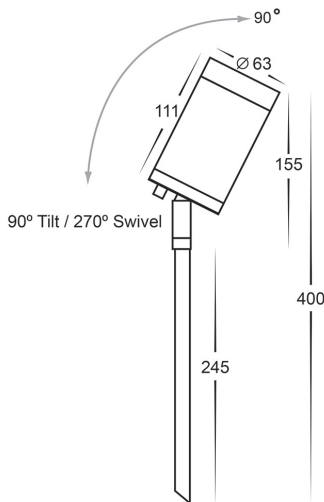

# 316 Stainless Steel Garden Spike Light

## PRODUCT SPECIFICATIONS

- Name:** Eden
- Material:** 316 Stainless Steel
- Colour:** Stainles Steel
- IP Rating:** IP65
- Lamp Base:** MR16
- CRI:** ≥80
- Cable Length:** 2000mm
- Wiring:** Parallel
- Dimmable:** No
- Warranty:** 2 Years Replacement\*\*

## DIMENSIONS

Compatible with  
Tri-Colour 9in1  
3w, 5w, 7w  
12v or 24v LED Globe