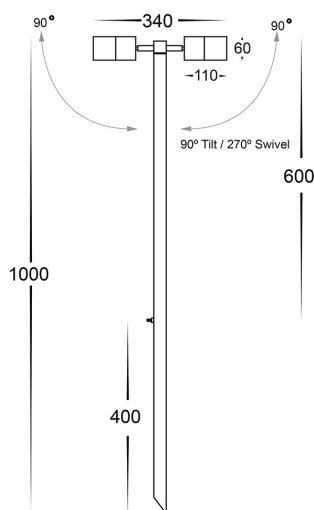

316 Stainless Steel Garden Bollard Spike Light

PRODUCT SPECIFICATIONS

Name: Tivah
Material: 316 Stainless Steel
Colour: Stainless Steel
IP Rating: IP65
Lamp Base: MR16
CRI: ≥80
Cable Length: 2000mm
Wiring: Parallel
Dimmable: No
Warranty: 2 Years Replacement**

DIMENSIONS

Compatible with
Tri-Colour 9in1
3w, 5w, 7w
12v or 24v LED Globe

COLOUR TEMPERATURE

IP RATING

APPROVALS

Product Ordering

IMAGE	PART NUMBER	COLOURTEMP	LUMENS	INPUT	BEAM ANGLE	INCLUDED LED
	HV1405T-SS316	3000K 4000K 5500K	2x 270lm 2x 285lm 2x 300lm	12v DC	120°	Tri-Colour 2x 5w MR16 LED