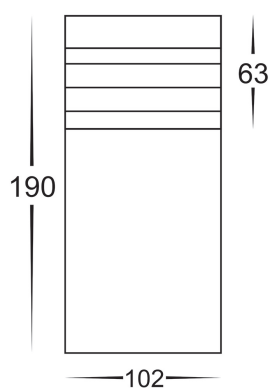

PRODUCT SPECIFICATIONS

Name: Mini Louvre
Material: 316 Stainless Steel
Colour: Stainless Steel
IP Rating: IP54
Lamp Base: E27 or MR16
CRI: ≥80
Wiring: Parallel
Dimmable: No
Warranty: 2 Years Replacement**

DIMENSIONS

OPTIONAL SPIKE

HV1607

COLOUR TEMPERATURE

IP RATING

APPROVALS

Product Ordering

IMAGE	PART NUMBER	COLOURTEMP	LUMENS	INPUT	BEAM ANGLE	INCLUDED LED
	HV1615T-SS316-240V	3000K	700lm	240V AC	120°	Tri-Colour 9w E27 LED
		4000K	720lm			
5500K		740lm				
	HV1615T-SS316-12V	3000K	270lm	12v DC	120°	Tri-Colour 5w MR16 LED
		4000K	285lm			
		5500K	300lm			