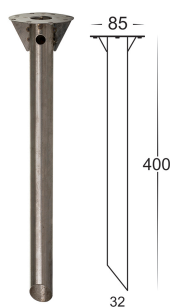

PRODUCT SPECIFICATIONS

Name: Mini Louvre
Material: 316 Stainless Steel
Colour: Stainless Steel
IP Rating: IP54
Lamp Base: E27 or MR16
CRI: ≥80
Wiring: Parallel
Dimmable: No
Warranty: 2 Years Replacement**

DIMENSIONS

OPTIONAL SPIKE

HV1607

COLOUR TEMPERATURE

IP RATING

APPROVALS

Product Ordering

IMAGE	PART NUMBER	COLOURTEMP	LUMENS	INPUT	BEAM ANGLE	INCLUDED LED
	HV1615T-SS316-240V	3000K	700lm	240V AC	120°	Tri-Colour 9w E27 LED
		4000K	720lm			
5500K		740lm				
	HV1615T-SS316-12V	3000K	270lm	12v DC	120°	Tri-Colour 5w MR16 LED
		4000K	285lm			
		5500K	300lm			