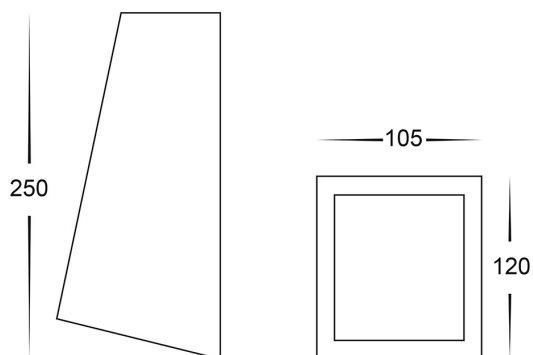

316 Stainless Steel Wedge Wall Light

PRODUCT SPECIFICATIONS

- Name:** Taper
- Material:** 316 Stainless Steel
- Colour:** Stainless Steel
- IP Rating:** IP44
- Lamp Base:** E27
- CRI:** ≥80
- Wiring:** Parallel
- Dimmable:** No
- Warranty:** 2 Years Replacement**

DIMENSIONS

COLOUR TEMPERATURE

IP RATING

APPROVALS

Product Ordering

IMAGE	PART NUMBER	COLOURTEMP	LUMENS	INPUT	BEAM ANGLE	INCLUDED LED
	HV3601T-SS316	3000K 4000K 5500K	700lm 720lm 740lm	240v AC	120°	Tri-Colour 9w E27 LED