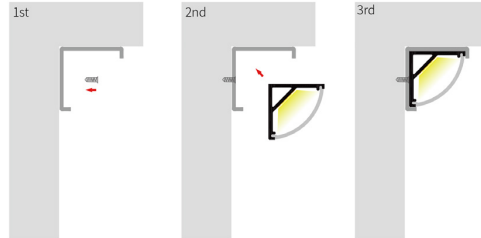

MOUNTING CLIPS

INSTALLATION METHOD