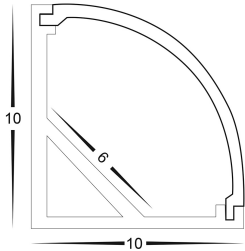

# Corner Aluminium Surface Mounted LED Profile

## PRODUCT SPECIFICATIONS

- Material:** Aluminium
- Colour:** Silver
- LED Strip Type:** Up to 6mm (w) x 2mm (h)
- Diffuser Type:** Standard PC
- Available Lengths:** Up to 3000mm
- Installation Method:** Surface Mounted
- IP Rating:** IP20
- Warranty:** 2 Years Replacement\*\*

## DIMENSIONS

## Product Ordering

IMAGE	PART NUMBER	INCLUDED
	<b>HV9691-1010</b>	<b>Custom cut length:</b> Supplied with 2x mounting clips per metre + 2x end caps per length
	<b>HV9691-1010-3M</b>	<b>3 metre length:</b> Supplied with 6x mounting clips + 6x end caps.