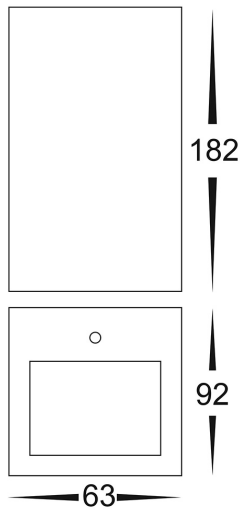

# 316 Stainless Steel White Square Up & Down Wall Light

## PRODUCT SPECIFICATIONS

**Name:** Veldi  
**Material:** 316 Stainless Steel  
**Colour:** Poly powder coated white  
**IP Rating:** IP54  
**Lamp Base:** GU10  
**CRI:** ≥80  
**Wiring:** Parallel  
**Dimmable:** No  
**Warranty:** 2 Years Replacement\*\*

## DIMENSIONS

## Product Ordering

IMAGE	PART NUMBER	COLOURTEMP	LUMENS	INPUT	BEAM ANGLE	INCLUDED LED
	<b>HV3633T-WHT</b>	3000K 4000K 5500K	2x 270lm 2x 285lm 2x 300lm	240v AC	120°	 <b>Tri-Colour</b> 2x 5w GU10 LED

\* Lumen output measured at source