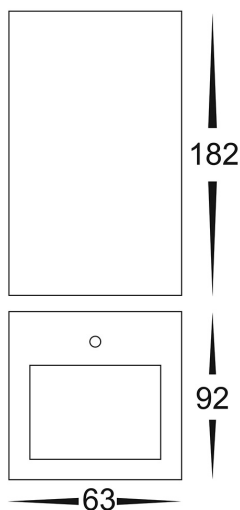

316 Stainless Steel Square Up & Down Wall Light

PRODUCT SPECIFICATIONS

- Name:** Veldi
- Material:** 316 Stainless Steel
- Colour:** Stainless Steel
- IP Rating:** IP54
- Lamp Base:** GU10
- CRI:** ≥80
- Wiring:** Parallel
- Dimmable:** No
- Warranty:** 2 Years Replacement**

DIMENSIONS

COLOUR TEMPERATURE

IP RATING

APPROVALS

Product Ordering

IMAGE	PART NUMBER	COLOURTEMP	LUMENS	INPUT	BEAM ANGLE	INCLUDED LED
	HV3633T-SS316	3000K 4000K 5500K	2x 270lm 2x 285lm 2x 300lm	240v AC	120°	Tri-Colour 2x 5w GU10 LED