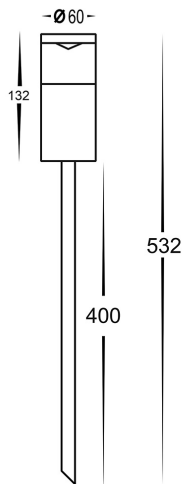

Aluminium Titanium Garden Spike Light

PRODUCT SPECIFICATIONS

- Name:** Highlite
- Material:** Aluminium
- Colour:** Titanium
- IP Rating:** IP65
- Lamp Base:** MR16
- CRI:** ≥80
- Cable Length:** 2000mm
- Wiring:** Parallel
- Dimmable:** No
- Warranty:** 2 Years Replacement**

DIMENSIONS

Compatible with
Tri-Colour 9in1
3w, 5w, 7w
12v or 24v LED Globe

COLOUR TEMPERATURE

IP RATING

APPROVALS

Product Ordering

IMAGE	PART NUMBER	COLOURTEMP	LUMENS	INPUT	BEAM ANGLE	INCLUDED LED
	HV1489T-TTM	3000K 4000K 5500K	270lm 285lm 300lm	12v DC	120°	Tri-Colour 5w MR16 LED