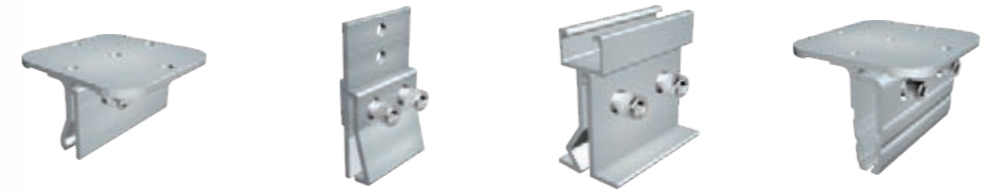

MRac[®]

MRac Standing Seam Metal Roof Solar PV Mounting System

Technical Parameters

System Name	MRac Standing Seam Roof Support	Design Standard	AS/NZS 1170, DIN 1055, JIS C8955: 2017
Installation Site	Pitched Roof		International Building Code: IBC 2009
Foundation	Trapezoidal Metal Roof Support		California Building Code: CBC 2010
Tilt Angle	0-15°	Material	AL6005-T5(Anodized)
Wind Load	60m/s	Fastener	Q235B(Hot-Dip Galvanized) & Al6005-T5(Anodized)
Snow Load	1.6KN/m ²	Small Components	AL6005-T5(Anodized)
Applicable Solar Module	Framed or Frameless	Color	Silver or Customized
Panel Layout	Portrait or Landscape	Warranty	10 Years

Overview

MRac Standing Seam Metal Roof Solar PV Mounting System is applied to Standing Seam Metal Sheet Roof commercial and industrial solar projects. The system can achieve stable and strong connection between the roof support structure and solar modules with modular Patented design. Pre-assembled kits save the installation time and cost onsite.

Components

Applicable Standing Seam Support

Item No.:MR-VI-S8 Standing Seam 8 Item No.:MR-VI-S9 Standing Seam 9 Item No.:MR-VI-S10 Standing Seam 10 Item No.:MR-VI-S11 Standing Seam 11 Item No.:MR-VI-S13 Standing Seam 13

Item No.:MR-VI-S14 Standing Seam 14 Item No.:MR-VI-S15 Standing Seam 15 Item No.:MR-VI-S20 Standing Seam 20 Item No.:MR-VI-S22V Standing Seam 22 Item No.:MR-VI-SC Seppan Clip

Item No.:MR-VI-SSMC/L Standing Seam Multi Clamp Kit L Item No.:MR-VI-FSSC11 Facade Standing Seam Clamp Kit 11 Item No.:MR-VI-SSS13 Standing Seam Support 13 Item No.:MR-VI- Standing Multifunctional Support