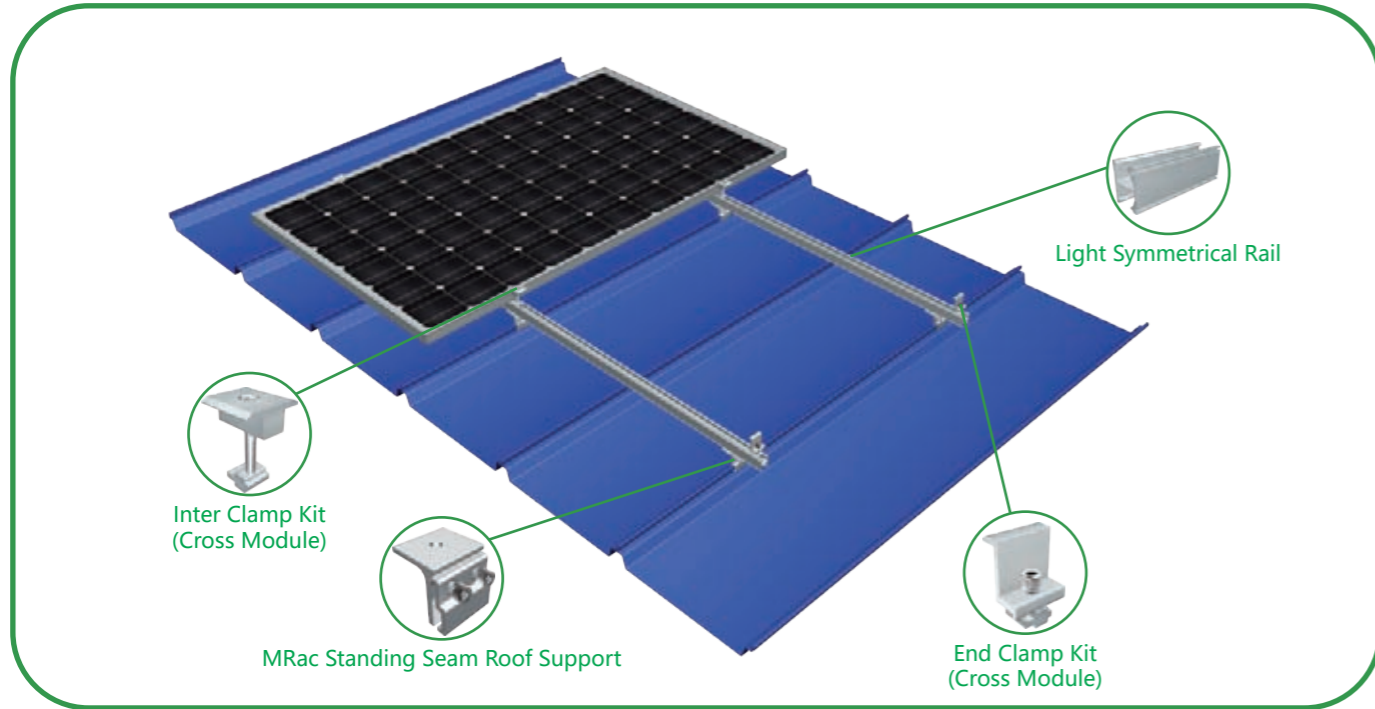

MRac[®]

MRac Standing Seam Metal Roof Solar PV Mounting System

Technical Parameters

System Name	MRac Standing Seam Roof Support	Design Standard	AS/NZS 1170, DIN 1055, JIS C8955: 2017
Installation Site	Pitched Roof		International Building Code: IBC 2009
Foundation	Trapezoidal Metal Roof Support		California Building Code: CBC 2010
Tilt Angle	0-15°	Material	AL6005-T5(Anodized)
Wind Load	60m/s	Fastener	Q235B(Hot-Dip Galvanized) & Al6005-T5(Anodized)
Snow Load	1.6KN/m ²	Small Components	AL6005-T5(Anodized)
Applicable Solar Module	Framed or Frameless	Color	Silver or Customized
Panel Layout	Portrait or Landscape	Warranty	10 Years

Overview

MRac Standing Seam Metal Roof Solar PV Mounting System is applied to Standing Seam Metal Sheet Roof commercial and industrial solar projects. The system can achieve stable and strong connection between the roof support structure and solar modules with modular Patented design. Pre-assembled kits save the installation time and cost onsite.