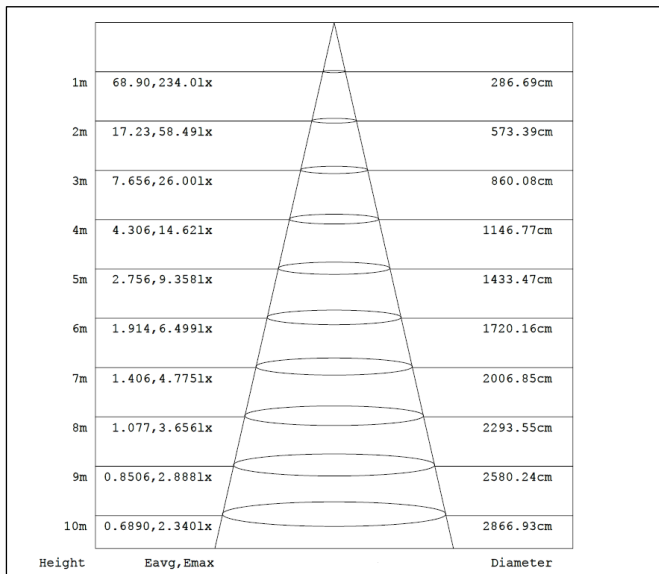

Cone Illuminance Diagram:

Diagram for R7WDLCT4-01 in 4,000K. Other diagrams available on request

Polar Intensity Diagram:

Diagram for R7WDLCT4-01 in 4,000K. Other diagrams available on request

IRE: TEL: +353 1 709 9000
 AUS: TEL: +61 7 3890 5444