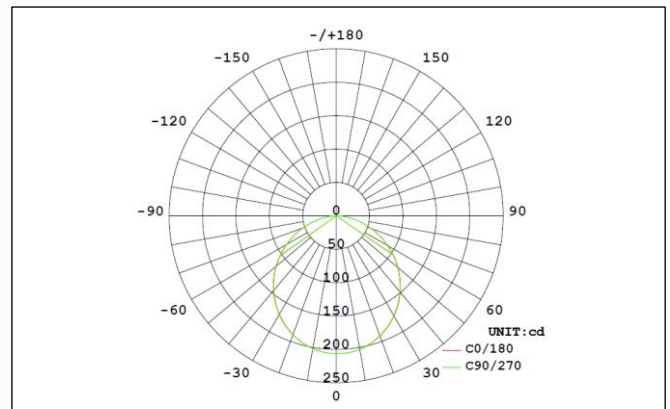

Cone Illuminance Diagram:

Diagram for R7WDLCT4-01 in 4,000K. Other diagrams available on request

Polar Intensity Diagram:

Diagram for R7WDLCT4-01 in 4,000K. Other diagrams available on request

IRE: TEL: +353 1 709 9000
 AUS: TEL: +61 7 3890 5444