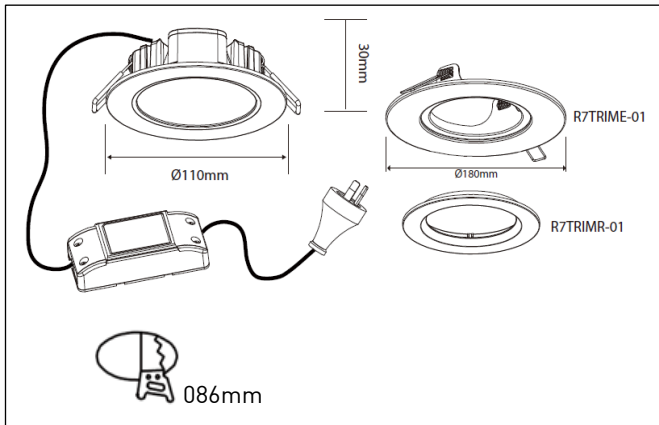

DOWNLIGHTS

SLOGAN 7W CCT selectable 3000K, 4000K, 5000K, 6500K slim LED downlight, IP44, dimmable, white, flex and plug

ROBUS®

Product Code:	R7WDLCT4-01
Comparable to:	50W Halogen
Total Power (W):	7.1/6.9/7.1/7.2
Total Light Output (lm):	570/650/640/600
Efficacy (lm / cctW):	80/94/90/83
Illuminance at 1m (lux):	200/230/230/210
Beam Angle (deg):	110
CCT (K):	3,000/4,000/5,000/6,500
CRI (Ra):	85
Rated Life (hrs):	35,000
Warranty (yrs):	3
Ingress Protection (IP):	44
Operating Temperature (°C):	-20 ≤ Ta ≤ +40
Operating Voltage (Vac):	220-240
Power Factor (PF):	0.9
Diameter (mm):	110
Cut Out (mm):	86
Depth (mm):	30
Projection (mm):	3
Box Qty:	1
Weight (kg):	0.22

Accessories:

- R7TRIME-01** 180mm Extension Trim, White
R7TRIMR-01 Recessed Trim, White

Standards & Approvals:

Complies with: SAA, AS/NZS 60598, IEC 55015, CISPR 15, IEC 61000, IEC 62493, IEC 61547, IEC 62471, RCM