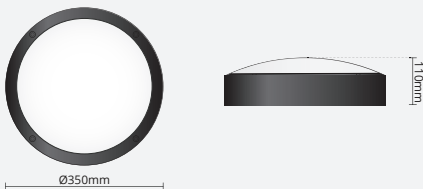

DAWN 30W

DN30WRND-TRI-EM

SAP CODE: 2001914

30W, Weather and impact resistant, Selectable colour temperature, LED Bunker with Emergency

A round robust bunker light constructed with aluminium body and opal diffuser providing decorative solution for both residential and commercial applications.

Photometric Diagram

Unit: cd
 - C0/180 120.0deg
 - C90/270 120.0deg

KEY INFORMATION

Lumen Output	2760 / 3000 / 2770lm
Input Power	30W
Hole Cutout Size	N/A
Install	SURFACE MOUNT
Dimming Options	*Phase-Cut Dimming
Fitting Colour	BLACK
Warranty	3yr
IP Rating	IP66
IK Rating	IK10
IC Rating	N/A
Rebate Scheme Approvals	

PHOTOMETRIC

Efficacy	92 / 100 / 92lm/W
LED	SMD
CCT	3000 / 4000 / 5000K
CRI	>80
Beam Angle	120°

ELECTRICAL

Driver	Integral
Supply Input	220-240V, 50/60Hz
Driver Output Voltage	40VDC
Power Factor	>0.9
LED Input Current (nominal)	750mA
Useful life @Ta25° (L70)	50,000hr

CONSTRUCTION

Housing	Aluminium
Optics	Polycarbonate Diffuser
Adjustable Angle	N/A
Fixings/Hardware	Mounting Screws
Connection Type	Terminal Block
Total Weight	2.8kg
Dimensions	Ø350 x 110mm
Operating Ambient Temp.	0 to 45°C
Electrical Classification	Class 1