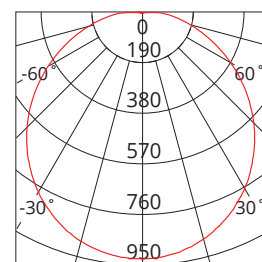

Photometric Diagram

Unit: cd
 - C0/180 120.0deg
 - C90/270 120.0deg

KEY INFORMATION

Lumen Output	2760 / 3000 / 2770lm
Input Power	30W
Hole Cutout Size	N/A
Install	SURFACE MOUNT
Dimming Options	*Phase-Cut Dimming
Fitting Colour	BLACK
Warranty	3yr
IP Rating	IP66
IK Rating	IK10
IC Rating	N/A
Rebate Scheme Approvals	

PHOTOMETRIC

Efficacy	92 / 100 / 92lm/W
LED	SMD
CCT	3000 / 4000 / 5000K
CRI	>80
Beam Angle	120°

ELECTRICAL

Driver	Integral
Supply Input	220-240V, 50/60Hz
Driver Output Voltage	40VDC
Power Factor	>0.9
LED Input Current (nominal)	750mA
Useful life @Ta25° (L70)	50,000hr