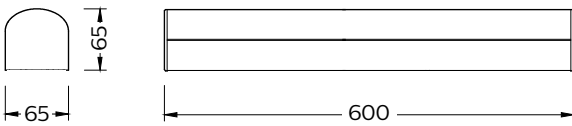

Dual
power

5
year
warranty

50,000
hours
L70

Product data

	BN125C LED SWT/SCCT L600 PSU AU	BN125C LED SWT/SCCT L1200 PSU AU
Power (selectable)	12/20W	20/40W
System lumens	1380/2000lm	2300/4000lm
System efficacy	100–115lm/W	
CCT (Selectable)	4000/5000/6500K	
CRI	> 80	
SDCM	4000K and 6500K: < 5; 5000K: < 6	
Beam angle	130°	
IP / IK rating	IP20/IK02	
Operating temperature	-20°C to +40°C	
Lifetime	50,000 hrs (L70)	
Input voltage	220–240V, 50/60Hz	
Power factor	> 0.9	
Electrical class	Class I	
Driver	Fixed Output	
Mounting type	Surface mount	
Housing colour	RAL9016 white	
Material	Housing: Metal Diffuser: Polycarbonate (PC)	
Dimensions	L 600mm x W 65mm x H 65mm	L 1135mm x W 65mm x H 65mm
Weight	0.85kg	1.45kg

Dimensions

600mm

1,200mm

Order information

Order code	Barcode	Power (W)	Light Output (lm)	CCT (K)	Length (mm)
BN125CSWTL600P	8710163344362	12/20	1380/2000	4000/5000/6500	600
BN125CSWTL1200P	8710163344379	20/40	2300/4000	4000/5000/6500	1,200