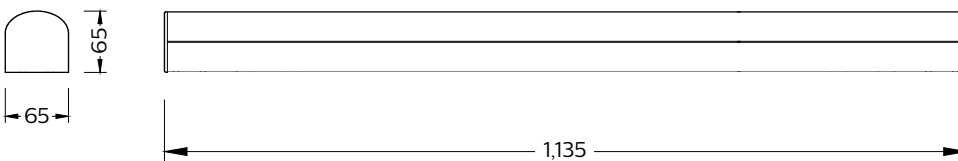

Dual
power

5
year
warranty

50,000
hours
L70

Product data

	BN125C LED SWT/SCCT L600 PSU AU	BN125C LED SWT/SCCT L1200 PSU AU
Power (selectable)	12/20W	20/40W
System lumens	1380/2000lm	2300/4000lm
System efficacy	100–115lm/W	
CCT (Selectable)	4000/5000/6500K	
CRI	> 80	
SDCM	4000K and 6500K: < 5; 5000K: < 6	
Beam angle	130°	
IP / IK rating	IP20/IK02	
Operating temperature	-20°C to +40°C	
Lifetime	50,000 hrs (L70)	
Input voltage	220–240V, 50/60Hz	
Power factor	> 0.9	
Electrical class	Class I	
Driver	Fixed Output	
Mounting type	Surface mount	
Housing colour	RAL9016 white	
Material	Housing: Metal Diffuser: Polycarbonate (PC)	
Dimensions	L 600mm x W 65mm x H 65mm	L 1135mm x W 65mm x H 65mm
Weight	0.85kg	1.45kg

Dimensions

600mm

1,200mm

Order information

Order code	Barcode	Power (W)	Light Output (lm)	CCT (K)	Length (mm)
BN125CSWTL600P	8710163344362	12/20	1380/2000	4000/5000/6500	600
BN125CSWTL1200P	8710163344379	20/40	2300/4000	4000/5000/6500	1,200