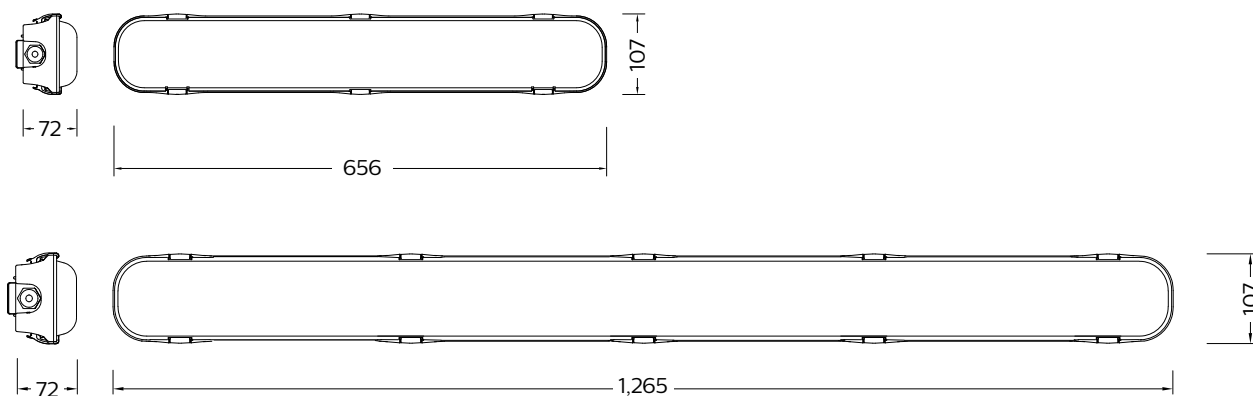

Dual
power

5
year
warranty

50,000
hours
L70

IP65
IK08

Product data

	WT067C SWT SCCT LED L600 PSU AU	WT067C SWT SCCT LED L1200 PSU AU
Power (selectable)	10/20W	20/40W
System lumens	1000/2000lm	2000/4000lm
System efficacy	100lm/W	
CCT (Selectable)	4000/5000/6500K	
CRI	> 80	
SDCM	4000K and 6500K: SDCM < 5; 5000K: SDCM < 7	
Beam angle	110°	
IP / IK rating	IP65/IK08	
Operating temperature	-20°C to +40°C	
Lifetime	50,000 hrs (L70)	
Input voltage	220-240V, 50/60Hz	
Power factor	> 0.9	
Electrical class	Class I	
Driver	Fixed Output	
Mounting type	Surface mount with bracket	
Housing colour	RAL7035 light grey	
Material	Housing: Polycarbonate (PC) Diffuser: Polycarbonate (PC)	
Dimensions	L 656mm x W 107mm x H 72mm	L 1,265mm x W 107mm x H 72mm
Weight	1kg	1.8kg

Dimensions

Order information

Order code	Barcode	Power (W)	Light Output (lm)	CCT (K)	Length (mm)
WT067CSWTL600P	8710163344300	10/20	1000/2000	4000/5000/6500	600
WT067CSWTL1200P	8710163344317	20/40	2000/4000	4000/5000/6500	1,200